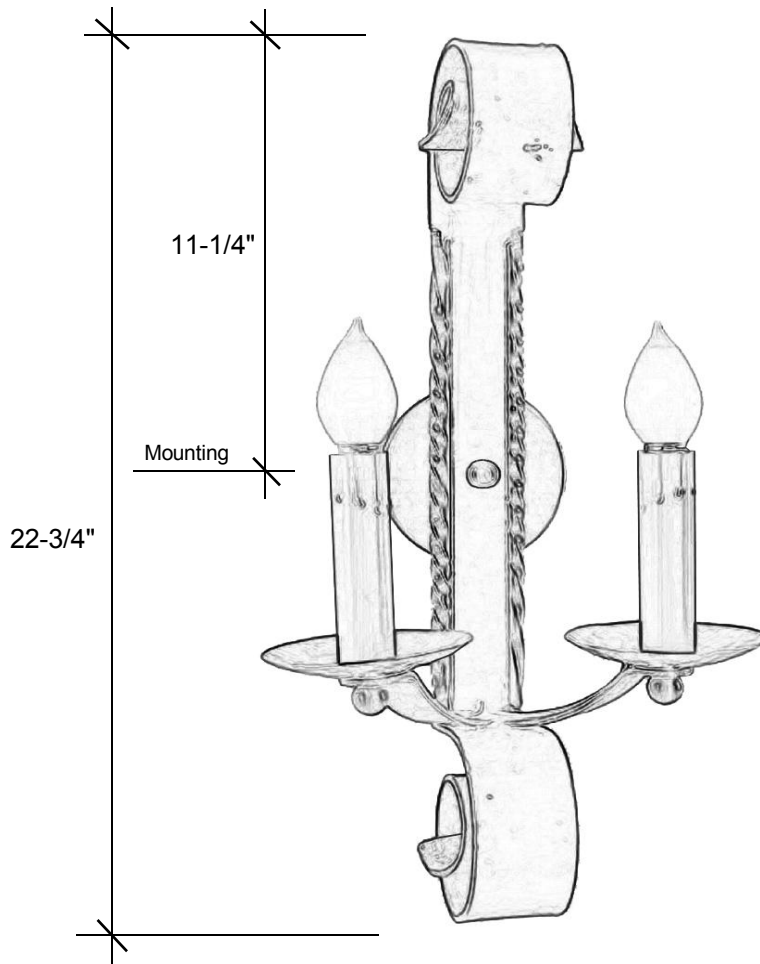

**Fourteenth
Colony**
LIGHTING

797 Roland Street • Memphis, Tennessee 38104 • (901) 272-7007 • FAX: (901) 272-0365

0112-2 STEEL/NAT

22.75"L x 14"W x 7.75"D

This sconce is hand-crafted out of steel and has (2) medium base sockets that are listed for 60W each. This fixture is intended for interior use only.

Backplate 5" Round

Please note the dimensions above are approximate