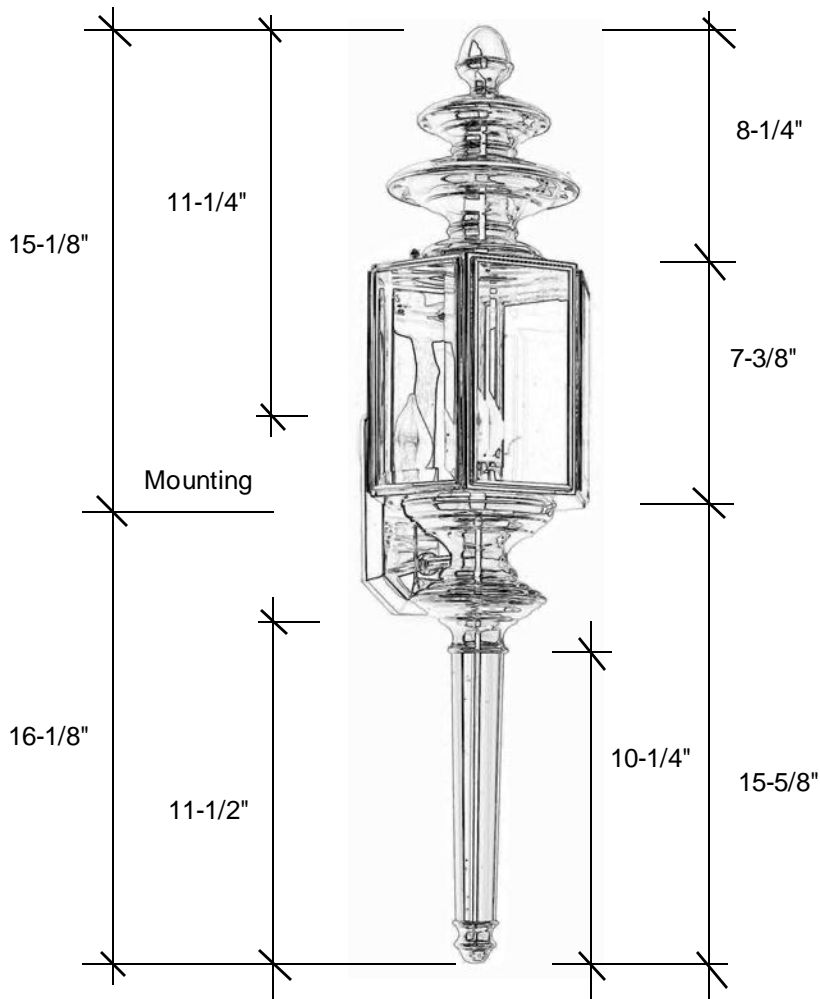

3171

31.25"H x 7.5"W x 9"D

This fixture comes standard with clear beveled glass, but seedy is available, and has (1) edison base socket that is listed for 60W.

The finishes available are:

- Raw Brass (RWB) / Raw Copper (RWC)
- Antique Brass (AB) / Antique Copper (AC)
- Blackened Brass (DAB) / Blackened Copper (DAC)
- Antique Copper Verde (ACV) / Copper Verde (CV)
- Rust (RT) / Oil Rubbed Brass (ORB)

Backplate 8-1/2"L x 5"W

Please note the dimensions stated above are approximate.