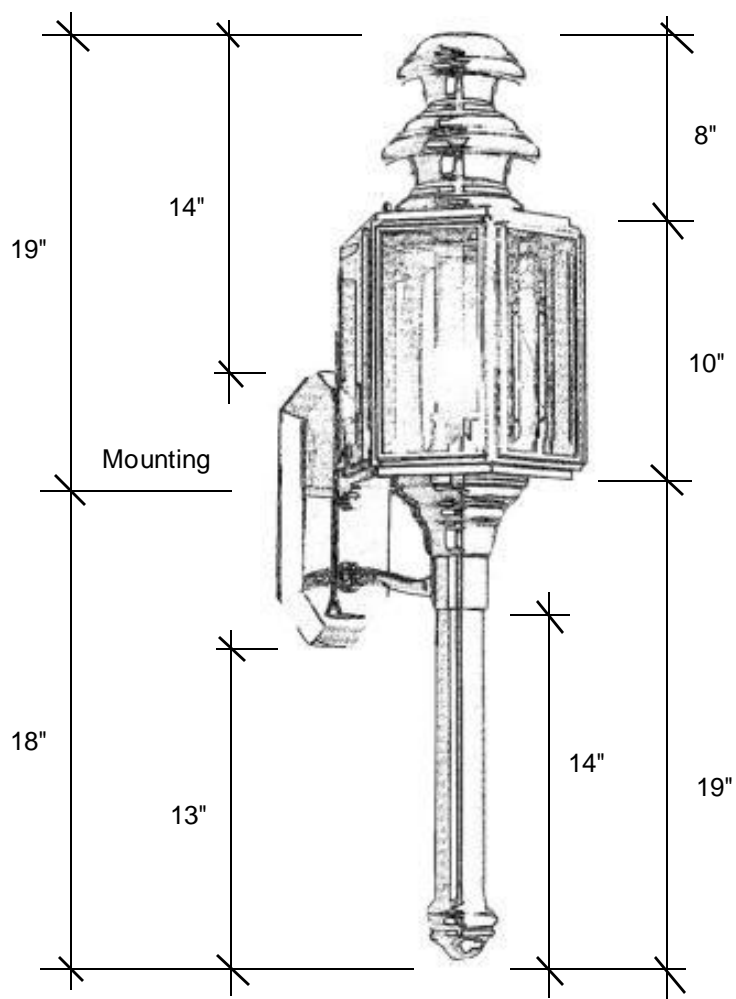

## 3311

37"H x 9"W x 10.5"D

This fixture comes standard with clear beveled glass, but seeded is available, and has (1) edison base socket that is listed for 60W.

The finishes available are:

- Raw Brass (RWB) / Raw Copper (RWC)
- Antique Brass (AB) / Antique Copper (AC)
- Blackened Brass (DAB) / Blackened Copper (DAC)
- Antique Copper Verde (ACV) / Copper Verde (CV)
- Rust (RT) / Oil Rubbed Brass (ORB)

### Backplate 10"H x 5"W

Please note the dimensions stated above are approximate.