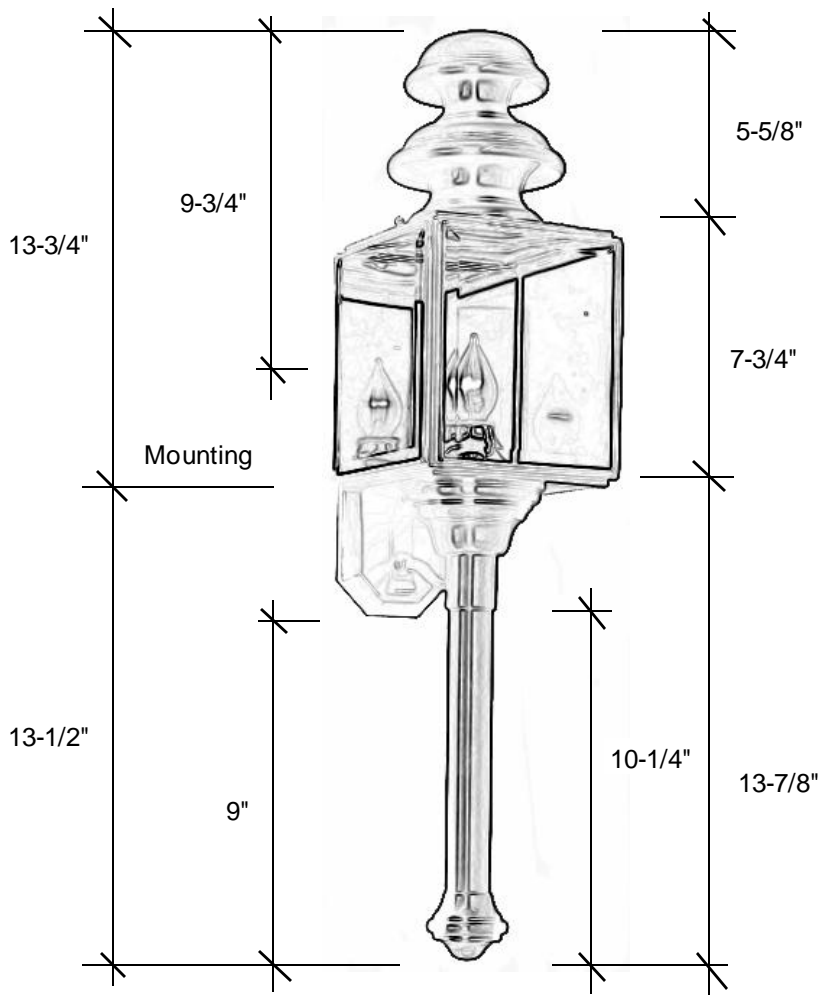

Fourteenth Colony

LIGHTING

797 Roland Street • Memphis, Tennessee 38104 • (901) 272-7007 • FAX: (901) 272-0365

3321

27.25"H x 6.5"W x 8.5"D

This fixture comes standard with clear beveled glass, but seeded is available, and has (1) edison base socket that is listed for 60W.

Backplate 8-1/2"L x 5"W

Please note the dimensions stated above are approximate.