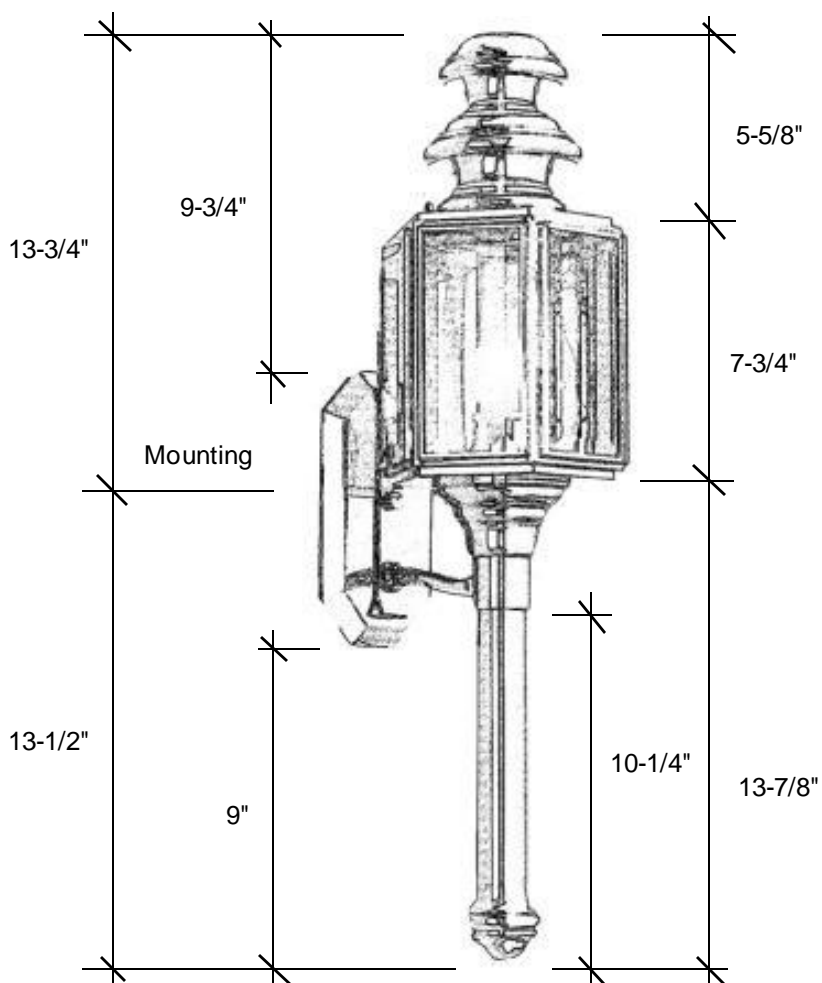

797 Roland Street • Memphis, Tennessee 38104 • (901) 272-7007 • FAX: (901) 272-0365

3331

27.25"H x 7.5"W x 8.5"D

This fixture comes standard with clear beveled glass, but seeded is available, and has (1) edison base socket that is listed for 60W.

Backplate 8-1/2"H x 5"W

Please note the dimensions stated above are approximate.