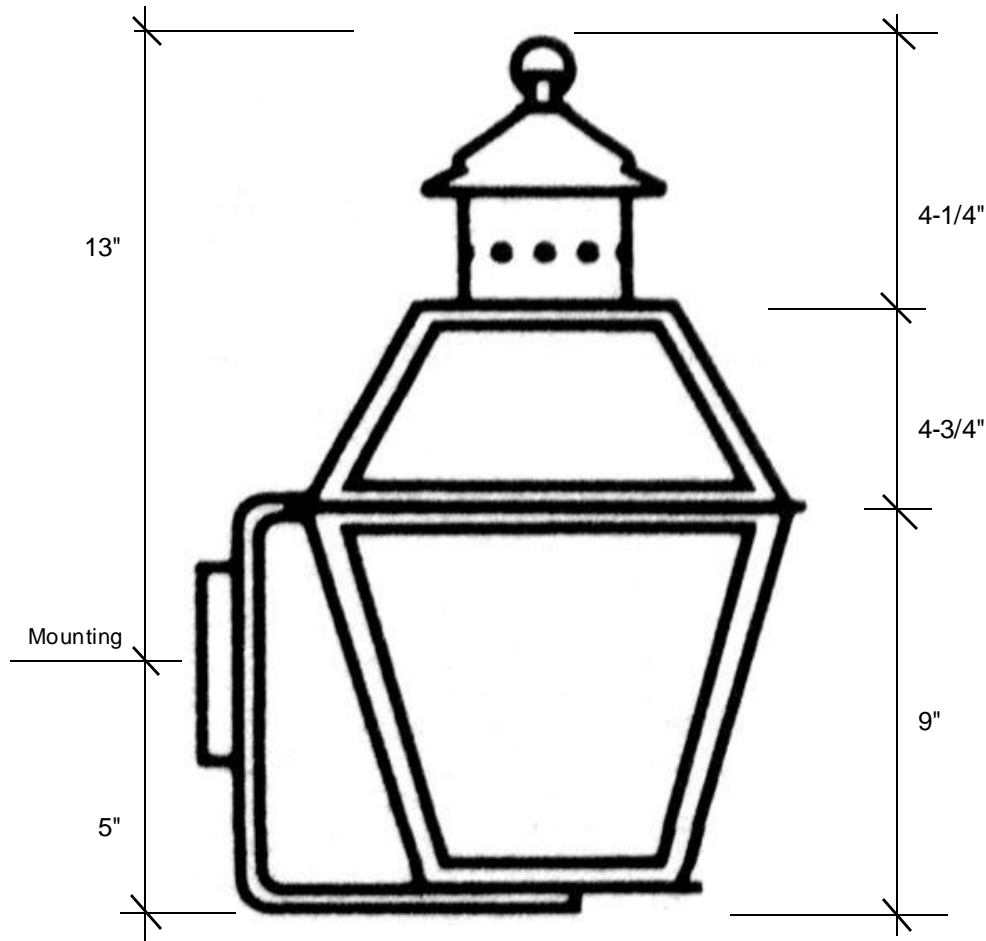

Fourteenth Colony

LIGHTING

797 Roland Street • Memphis, Tennessee 38104 • (901) 272-7007 • FAX: (901) 272-0365

3411

18"H x 12"W x 14.5"D

This fixture comes standard with clear glass, but seeded is available, and has a (1) edison socket that is listed for 60W with an option of a 4-light cluster that is listed for 40W each socket.

Backplate 5"H x 5"W

Please note the dimensions above are approximate