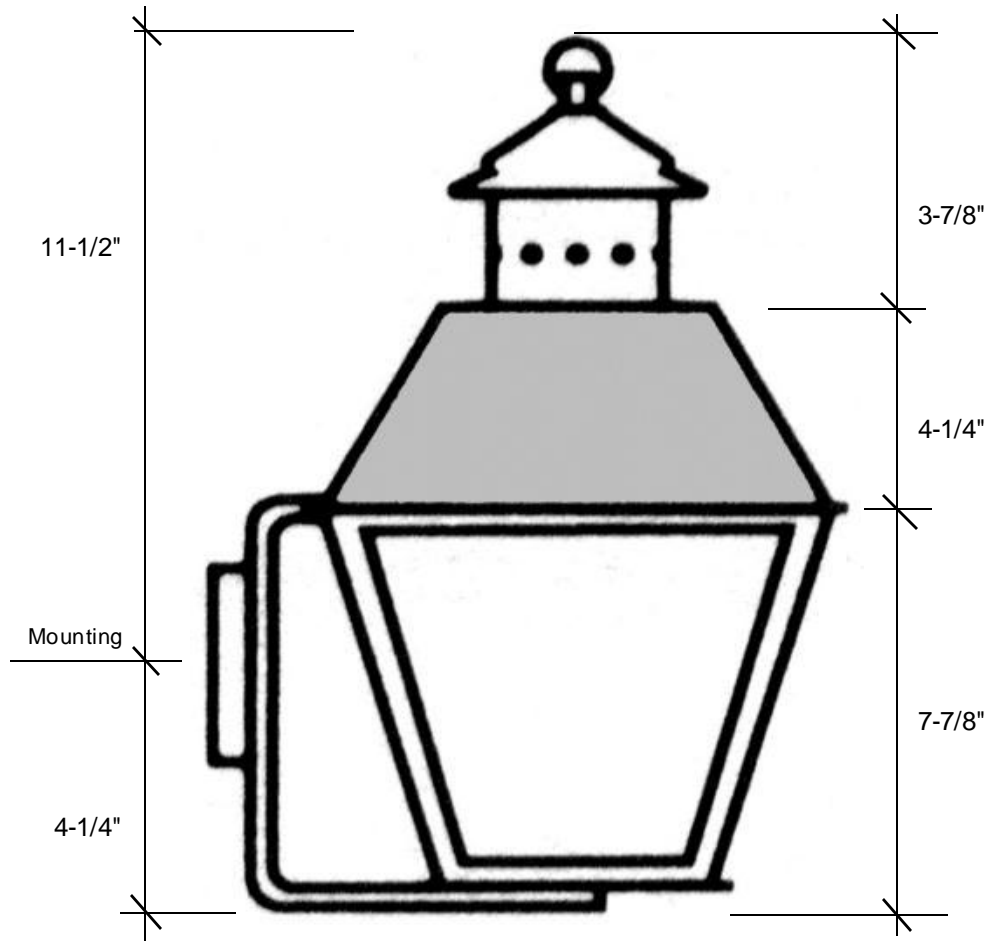

Fourteenth Colony

LIGHTING

797 Roland Street • Memphis, Tennessee 38104 • (901) 272-7007 • FAX: (901) 272-0365

3431

15.75"H x 10"W x 12.75"D

This fixture comes standard with clear glass, but seeded is available, and has a (1) edison socket that is listed for 60W with an option of a 4-light cluster that is listed for 40W each socket.

Backplate 5"H x 5"W

Please note the dimensions above are approximate