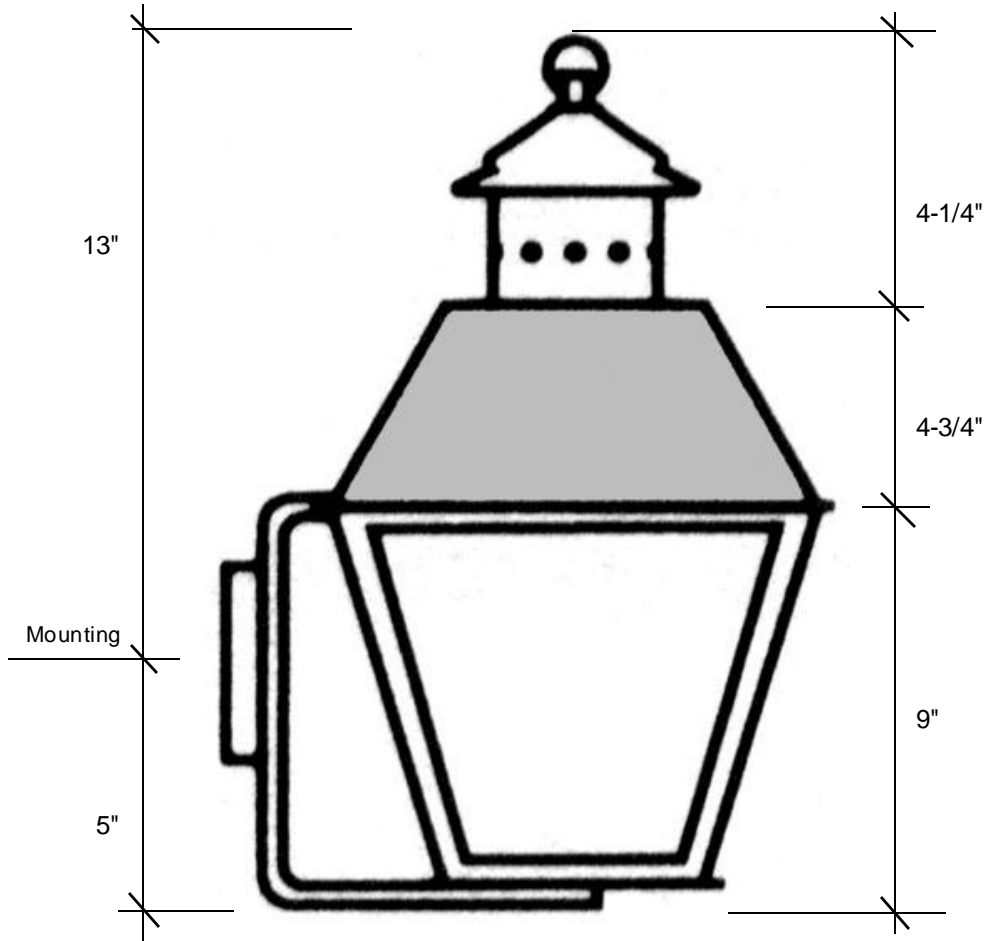

## 3441

18"H x 12"W x 14.5"D

This fixture comes standard with clear glass, but seeded is available, and has a (1) edison socket that is listed for 60W with an option of a 4-light cluster that is listed for 40W each socket.

### Backplate 5"H x 5"W

Please note the dimensions above are approximate