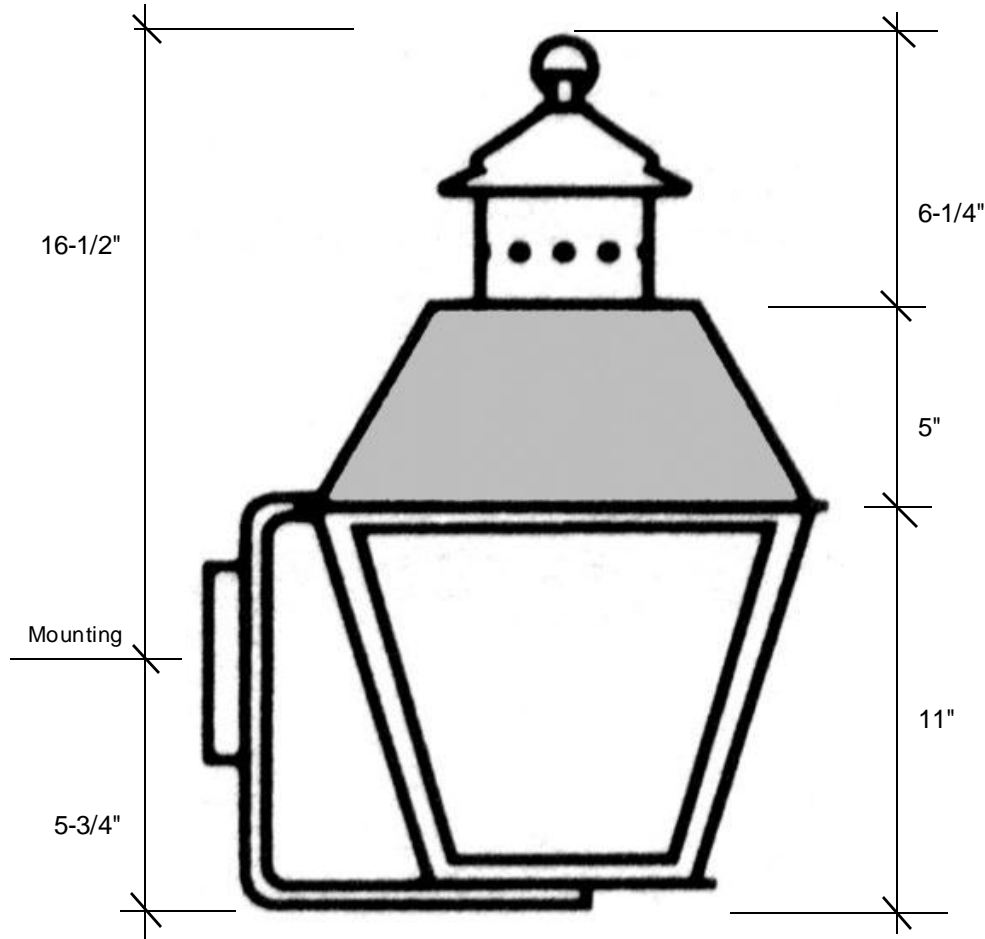

## 3451

22.25"H x 13.5"W x 15.75"D

This fixture comes standard with clear glass, but seeded is available, and has a (1) edison socket that is listed for 60W with an option of a 4-light cluster that is listed for 40W each socket.

**Backplate 6"H x 5"W**

Please note the dimensions above are approximate