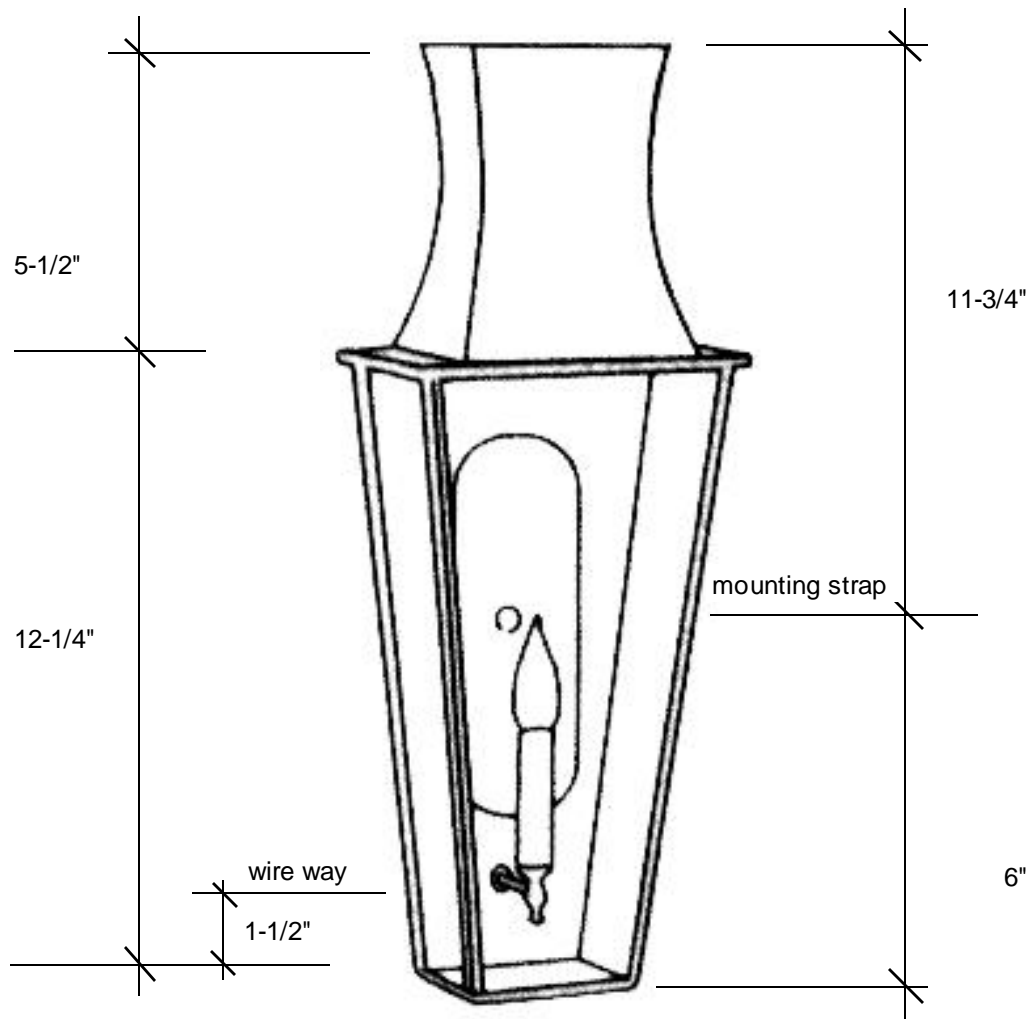

Fourteenth Colony

LIGHTING

797 Roland Street • Memphis, Tennessee 38104 • (901) 272-7007 • FAX: (901) 272-0365

3501X

w/o finials

17-3/4"H x 7"W x 4-3/4"D

This fixture comes standard with clear glass, but seedy is available, and has (1) candle base socket that is listed for 60W.

Please note the dimensions stated above are approximate.