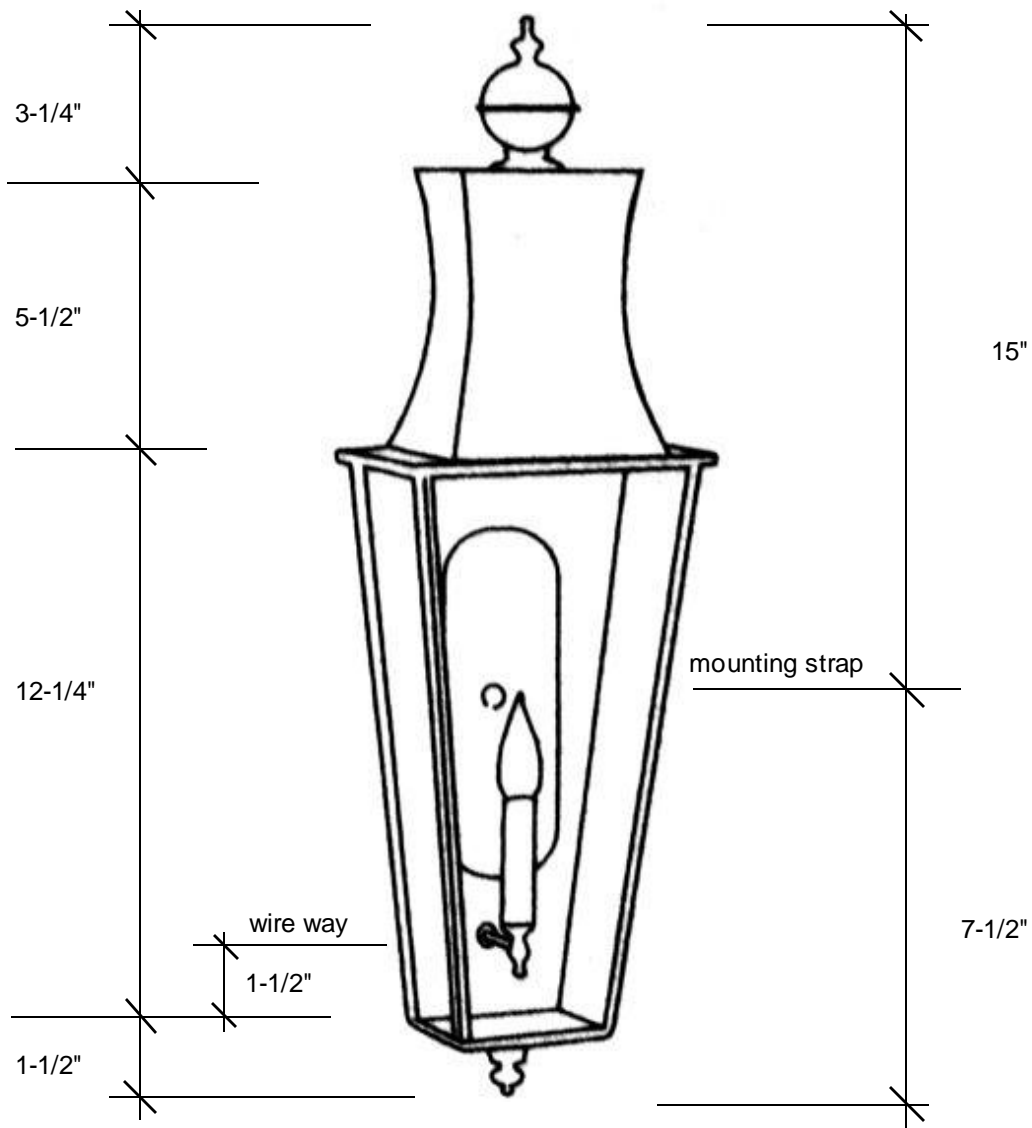

## 3501

22-1/2"H x 7"W x 4-3/4"D

This fixture comes standard with clear glass, but seeded is available, and has (1) candle base socket that is listed for 60W.

The finishes available are:

- Raw Brass (RWB) / Raw Copper (RWC)
- Antique Brass (AB) / Antique Copper (AC)
- Blackened Brass (DAB) / Blackened Copper (DAC)
- Antique Copper Verde (ACV) / Copper Verde (CV)
- Rust (RT) / Oil Rubbed Brass (ORB)

Please note the dimensions stated above are approximate.