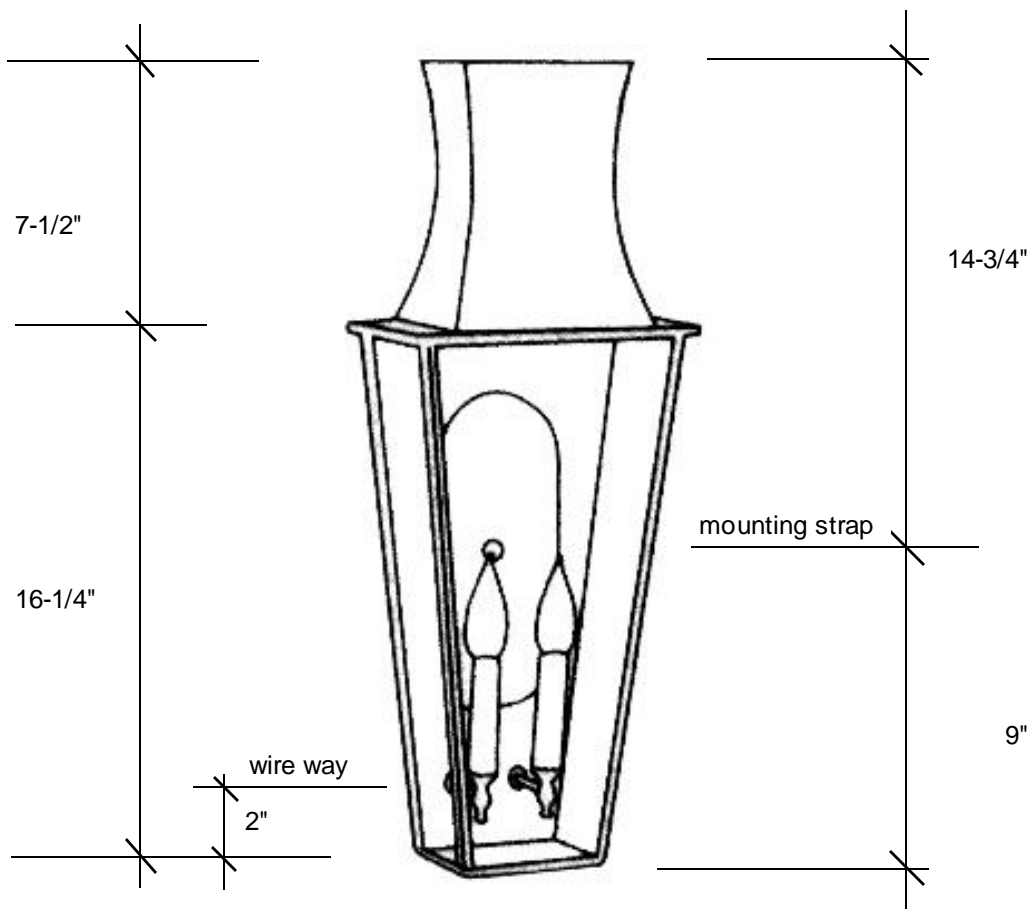

**Fourteenth
Colony**

LIGHTING

797 Roland Street • Memphis, Tennessee 38104 • (901) 272-7007 • FAX: (901) 272-0365

3511X

w/o finials

23-3/4"H x 9"W x 5"D

This fixture comes standard with clear glass, but seeded is available, and has (2) candle base sockets that are listed for 60W each socket.

Please note the dimensions stated above are approximate.