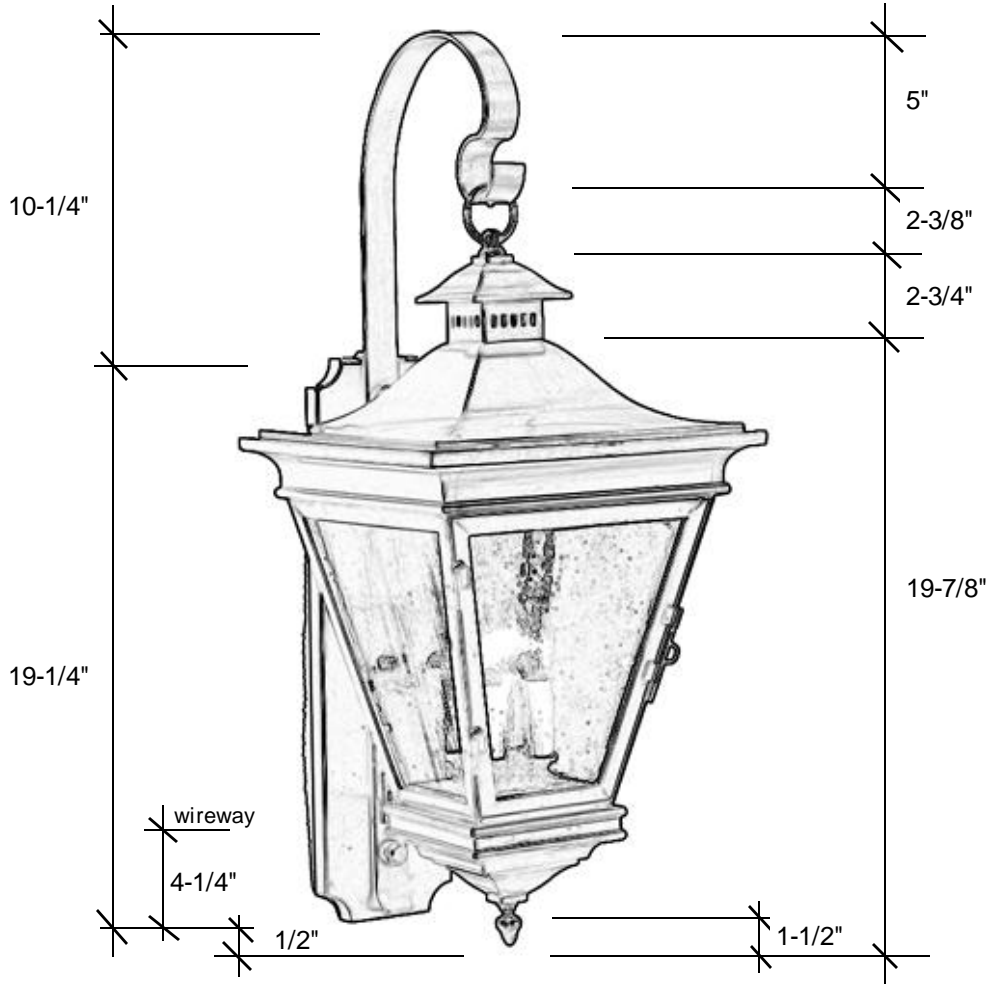

Fourteenth Colony

LIGHTING

797 Roland Street • Memphis, Tennessee 38104 • (901) 272-7007 • FAX: (901) 272-0365

3521

30"H x 12.50"W x 14.75"D

This fixture comes standard with seedy glass, but clear is available, and has (4) candelabra sockets that are listed for 40W each.

Backplate 19-1/4"L x 5"W

Please note the dimensions stated above are approximate.