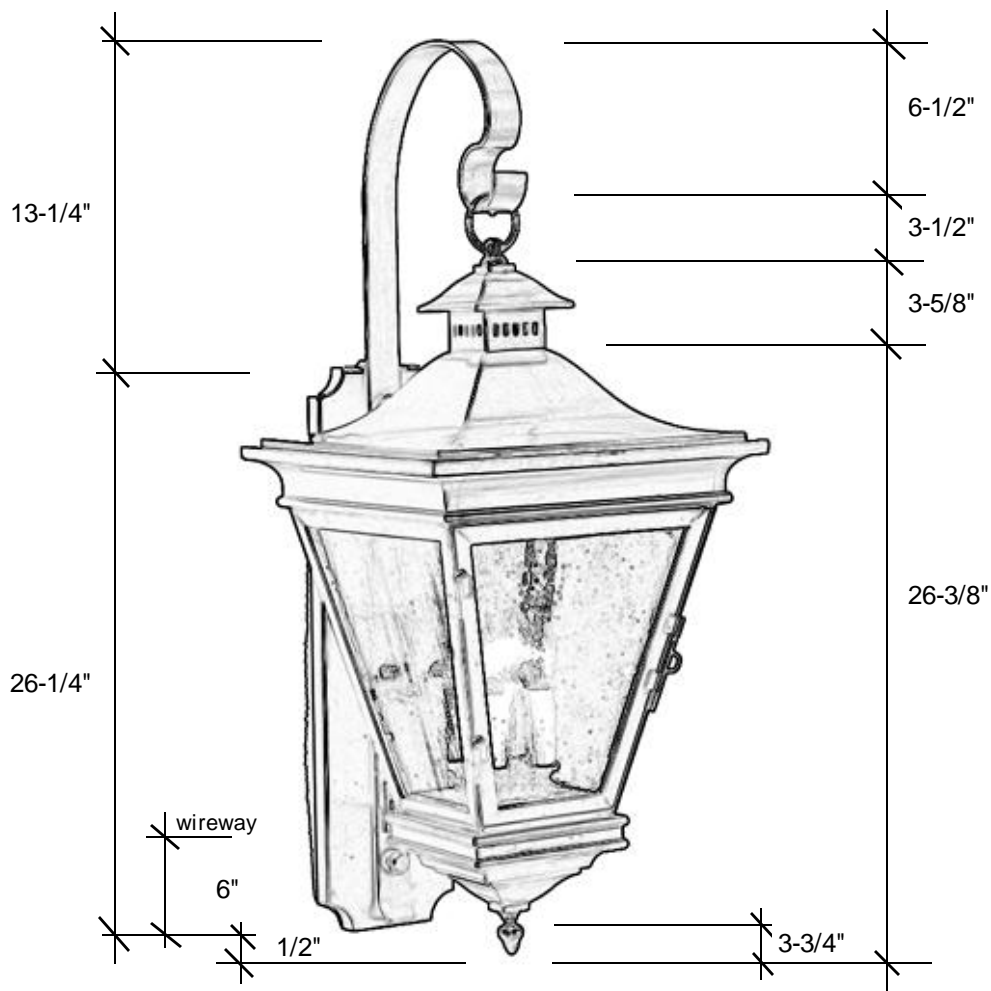

3531

40"H x 16.50"W x 20"D

This fixture comes standard with seedy glass, but clear is available, and has (4) candelabra sockets that are listed for 40W each.

The finishes available are:

- Raw Brass (RWB) / Raw Copper (RWC)
- Antique Brass (AB) / Antique Copper (AC)
- Blackened Brass (DAB) / Blackened Copper (DAC)
- Antique Copper Verde (ACV) / Copper Verde (CV)
- Rust (RT) / Oil Rubbed Brass (ORB)

Backplate 26-1/4"L x 5"W

Please note the dimensions stated above are approximate.