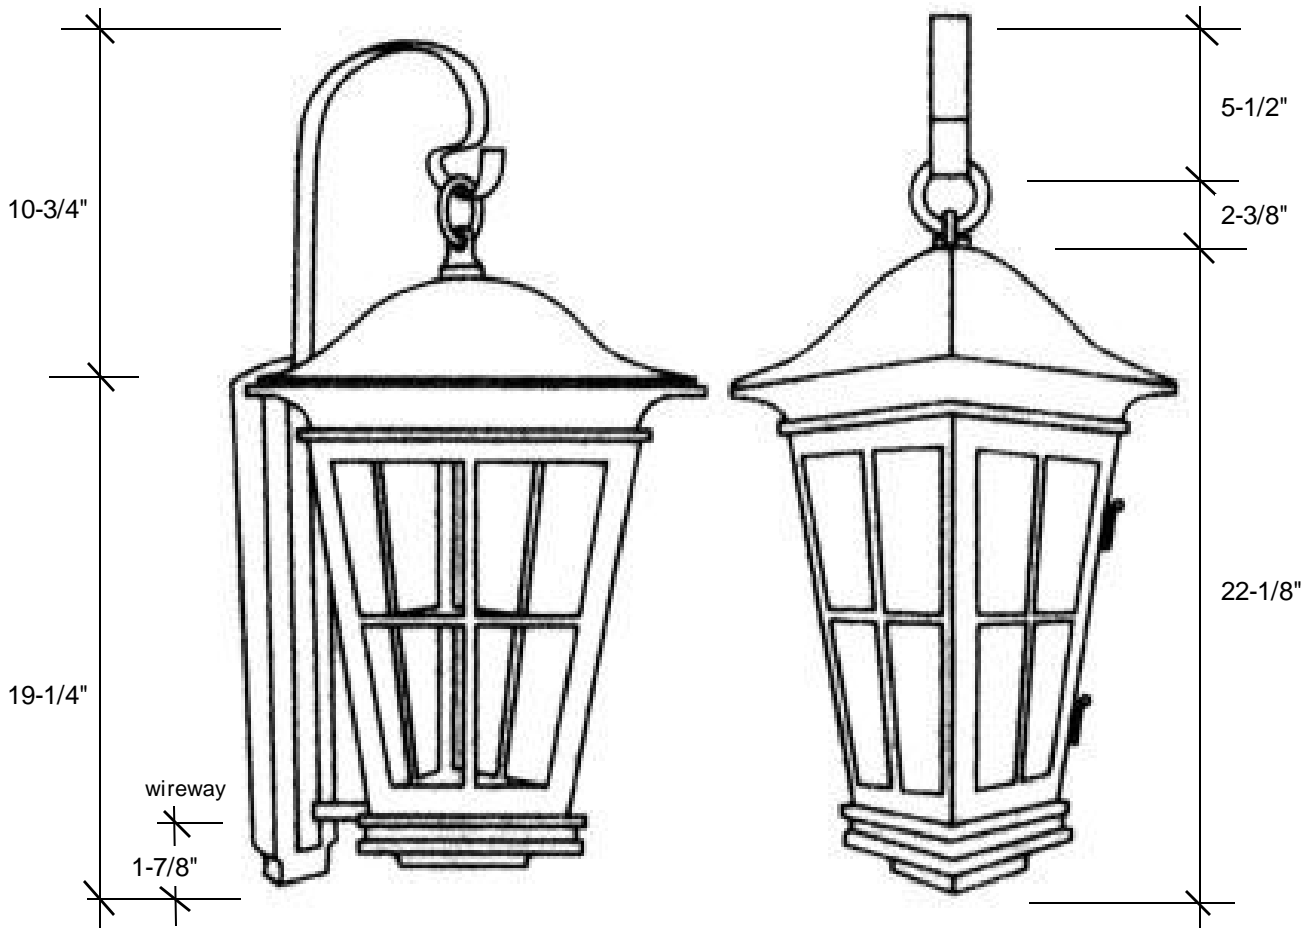

Fourteenth Colony

LIGHTING

797 Roland Street • Memphis, Tennessee 38104 • (901) 272-7007 • FAX: (901) 272-0365

3541

30"H x 16.187"W x 17.875"D

This fixture comes standard with seedy glass, but clear is available, and has (3) candelabra sockets that are listed for 60W each.

Backplate 19-1/4"H x 5"W

Please note the dimensions stated above are approximate.