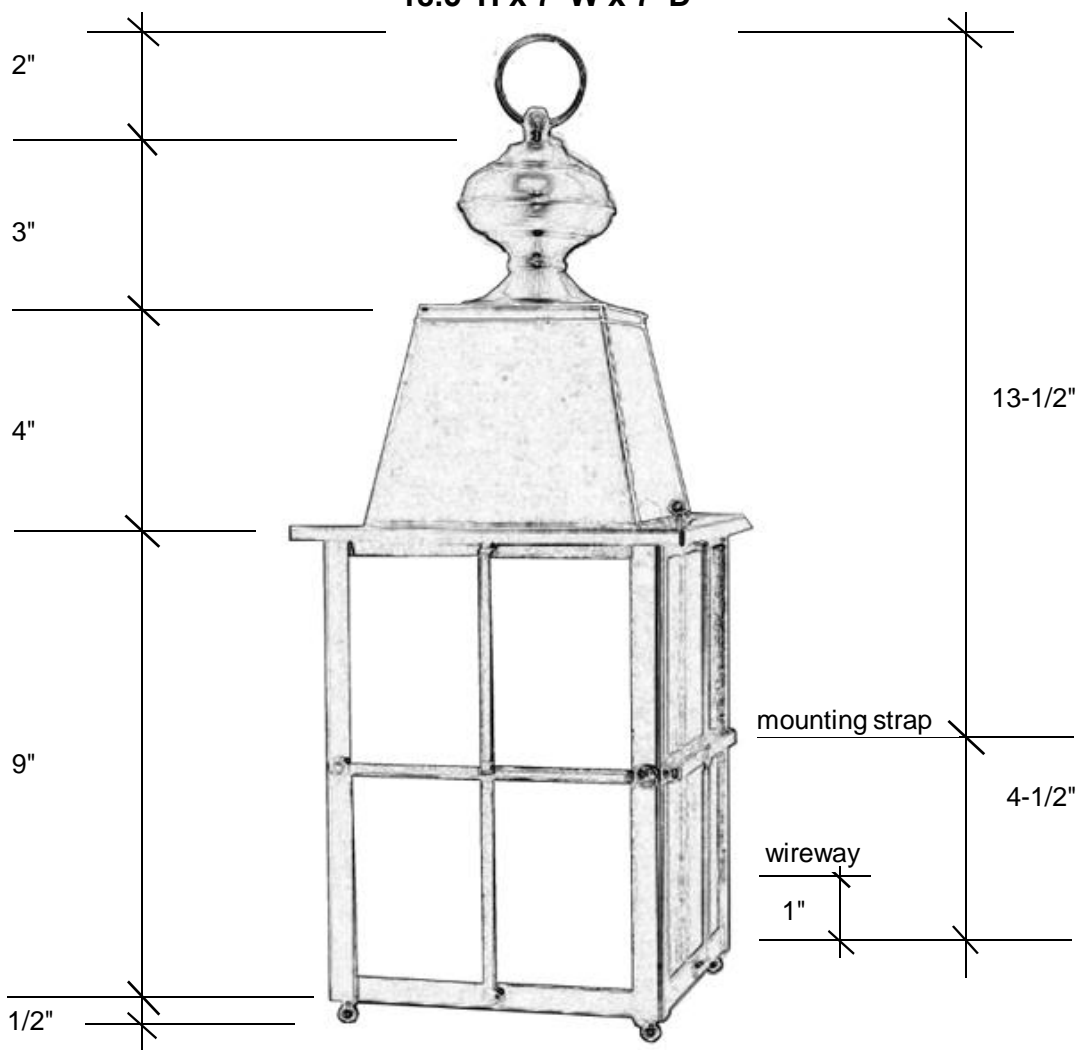

Fourteenth Colony

LIGHTING

797 Roland Street • Memphis, Tennessee 38104 • (901) 272-7007 • FAX: (901) 272-0365

3571

18.5"H x 7"W x 7"D

This fixture comes standard with seedy glass, but clear is available, and has (1) candelabra socket that is listed for 60W.

Canopy Backplate 7.5"L x 5"W

Please note the dimensions stated above are approximate.