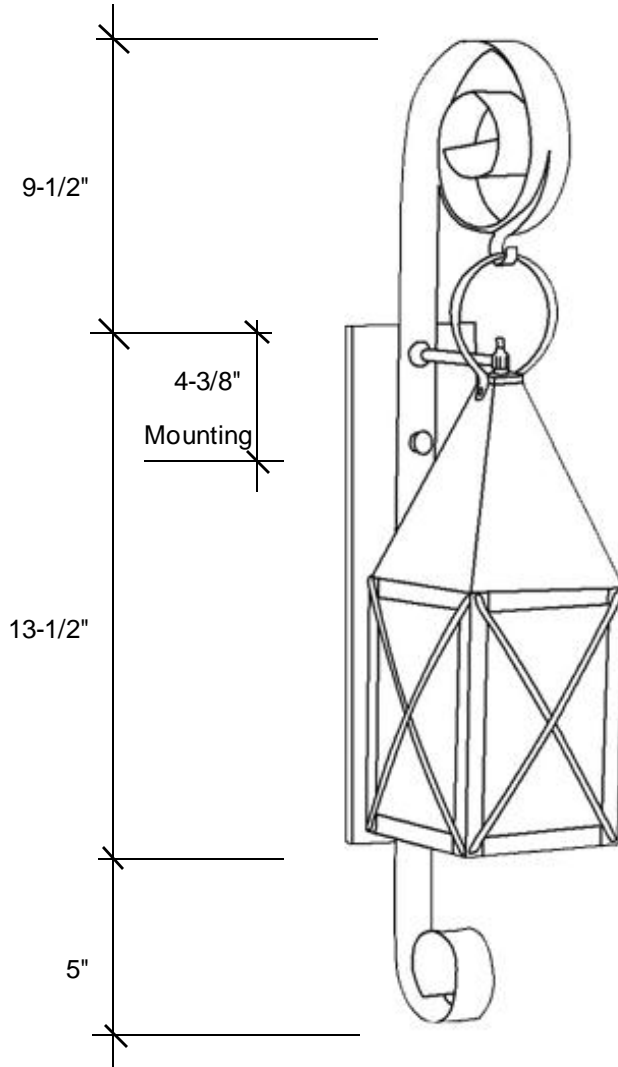

**Fourteenth  
Colony**  
LIGHTING

797 Roland Street • Memphis, Tennessee 38104 • (901) 272-7007 • FAX: (901) 272-0365

**3621-1X**  
**28"H x 5"W x 7.5"D**

This fixture comes standard with clear glass, but seedy is available, and has (1) edison base socket listed at 60W.

**Backplate 13.5"L x 5"W**

Please note the dimensions stated above are approximate.