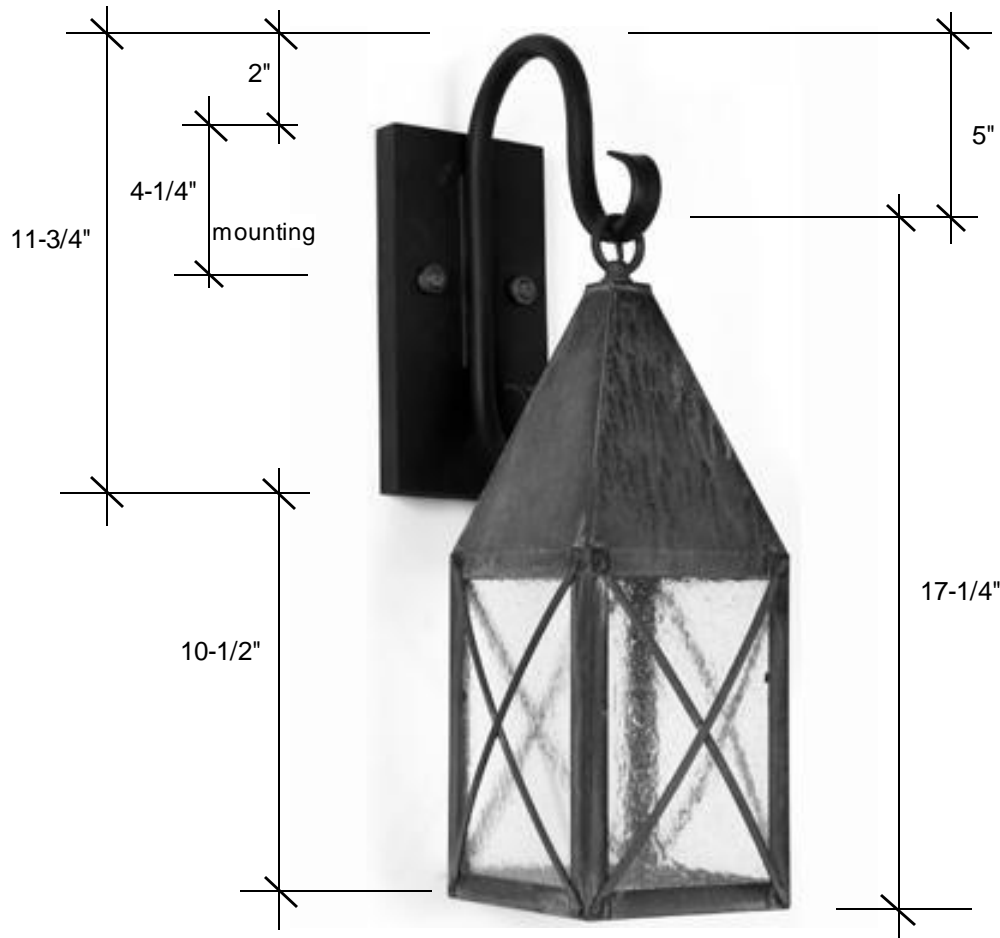

Fourteenth Colony

LIGHTING

797 Roland Street • Memphis, Tennessee 38104 • (901) 272-7007 • FAX: (901) 272-0365

3631-SH

22.25"L x 6.5"W x 14.5"D

This fixture comes standard with clear glass, but seeded is available, and has (1) edison base socket that is listed for 60W.

Backplate 10"L x 5"W

Please note the dimensions stated above are approximate.

Bracket 11.75"L x 5"W x 11.5"D