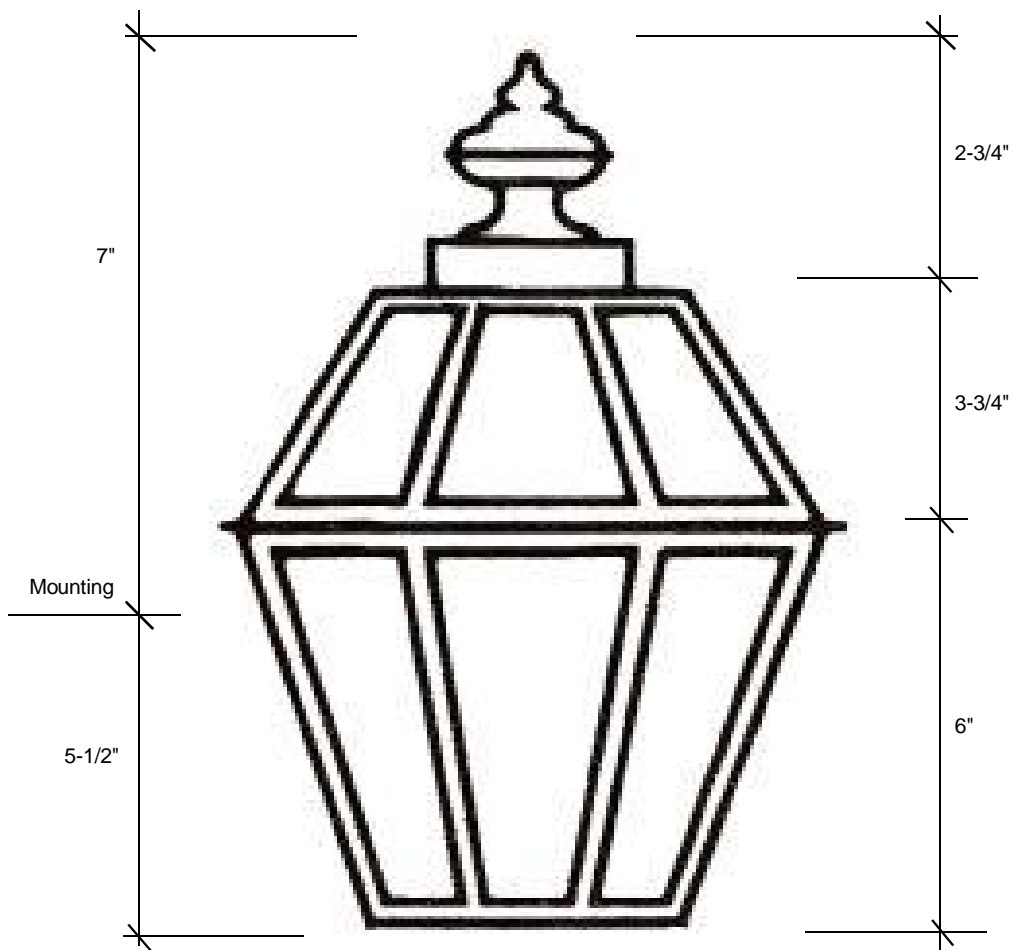

Fourteenth Colony

LIGHTING

797 Roland Street • Memphis, Tennessee 38104 • (901) 272-7007 • FAX: (901) 272-0365

3751-H

12.5"H x 10"W x 5"D

This fixture comes standard with clear glass, but seeded is available, and has (2) candelabra sockets that are listed for 60W each.

Canopy Backplate 9.75"H x 8.25"W

Please note the dimensions above are approximate