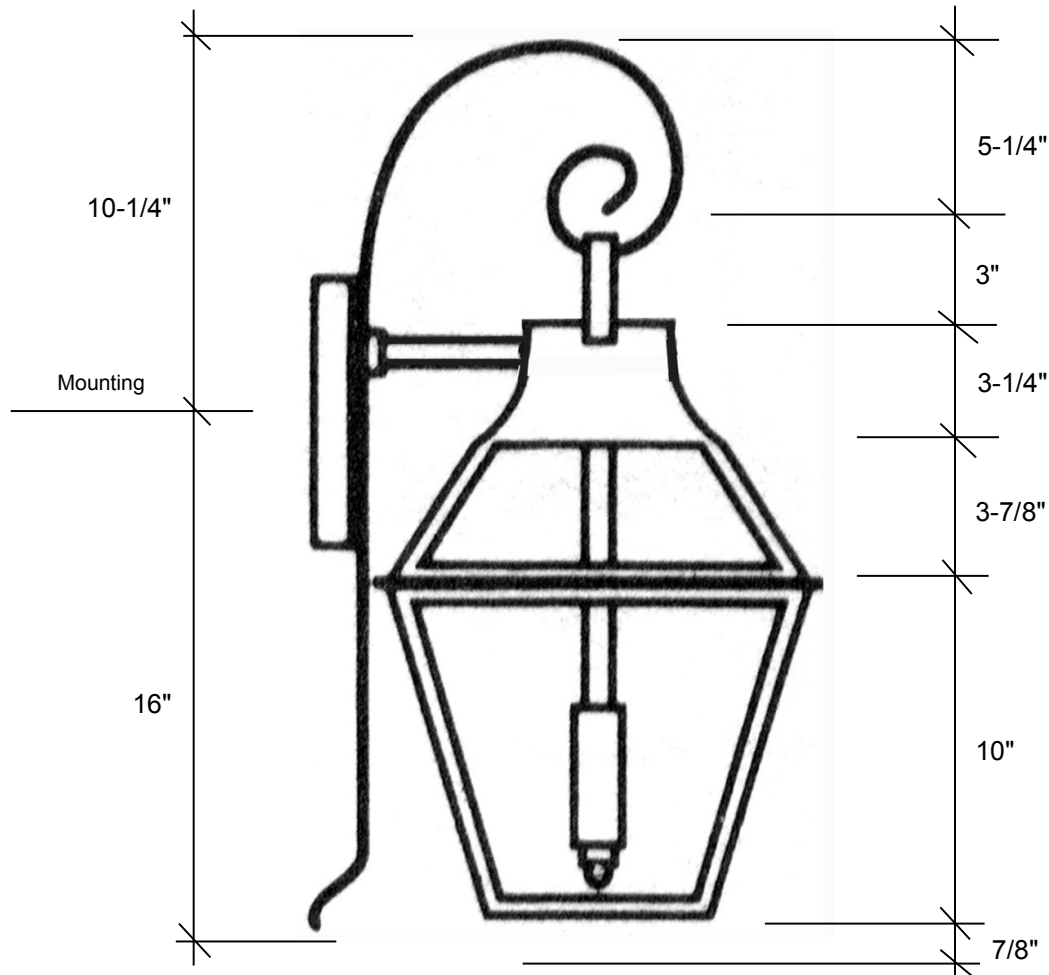

## 3821

26.25"L x 10.50"W x 11.5"D

This fixture comes standard with clear glass, but seeded is available, and has a 2-light candelabra cluster that is U.L. listed for 60W each socket, with an option of a 4-light cluster that is UL listed for 40W per socket.

### Backplate 5" Square

Please note the dimensions stated above are approximate