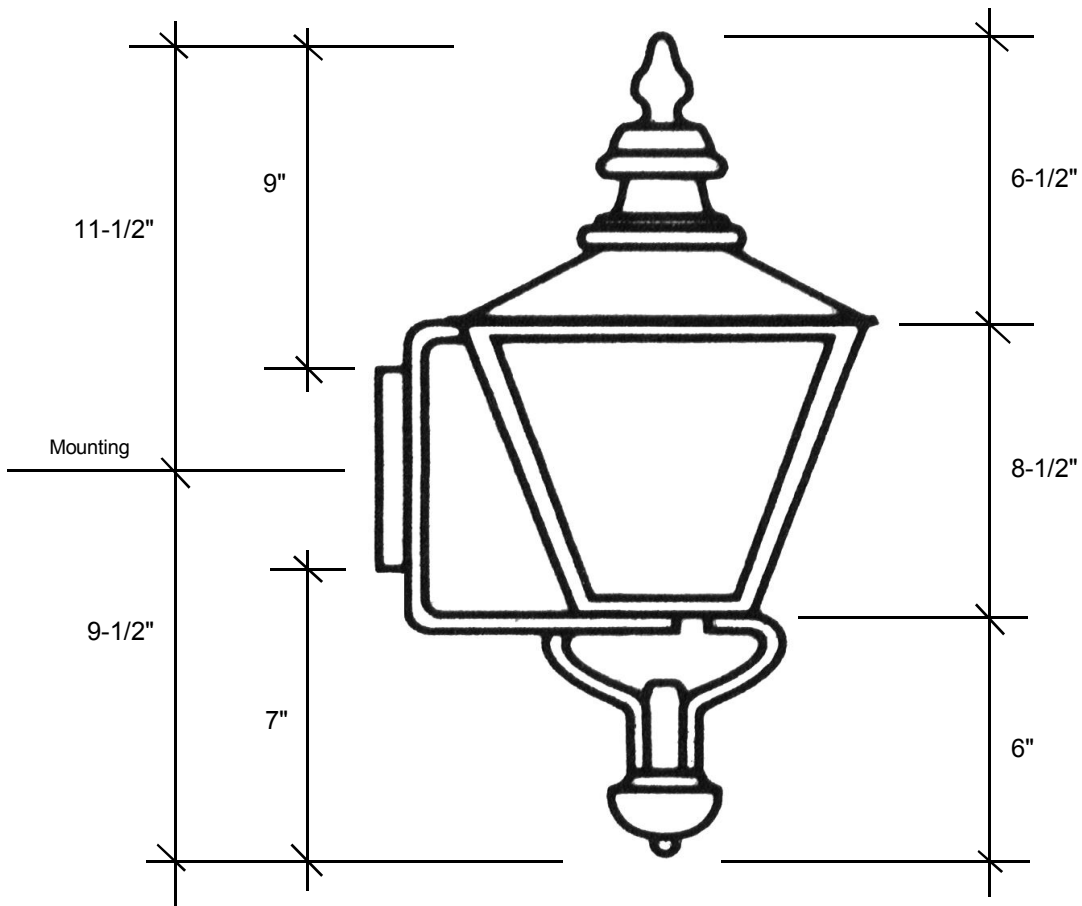

Fourteenth Colony

LIGHTING

797 Roland Street • Memphis, Tennessee 38104 • (901) 272-7007 • FAX: (901) 272-0365

3901

21"L x 9"W x 10.5"D

This fixture comes standard with clear glass, but seedy is available, and has (1) edison socket that is U.L. listed for 60W with an option of a 2-light cluster that is U.L. listed for 60W each socket.

Backplate 5"L x 5"W

Please note the dimensions stated above are approximate