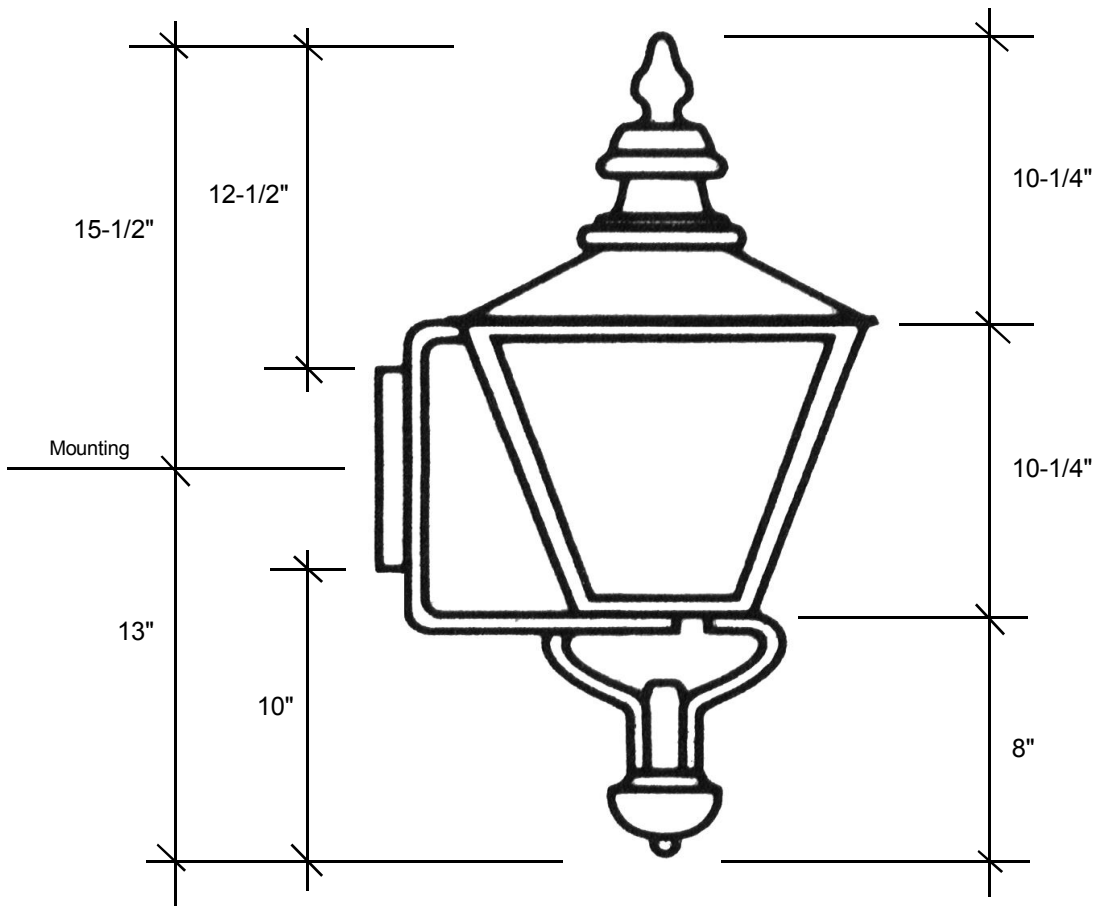

Fourteenth Colony

LIGHTING

797 Roland Street • Memphis, Tennessee 38104 • (901) 272-7007 • FAX: (901) 272-0365

3921

28.5"L x 11"W x 13.5"D

This fixture comes standard with clear glass, but seeded is available, and has (1) edison socket that is U.L. listed for 60W with an option of a 4-light cluster that is U.L. listed for 40W each socket.

Backplate 6"L x 5"W

Please note the dimensions stated above are approximate