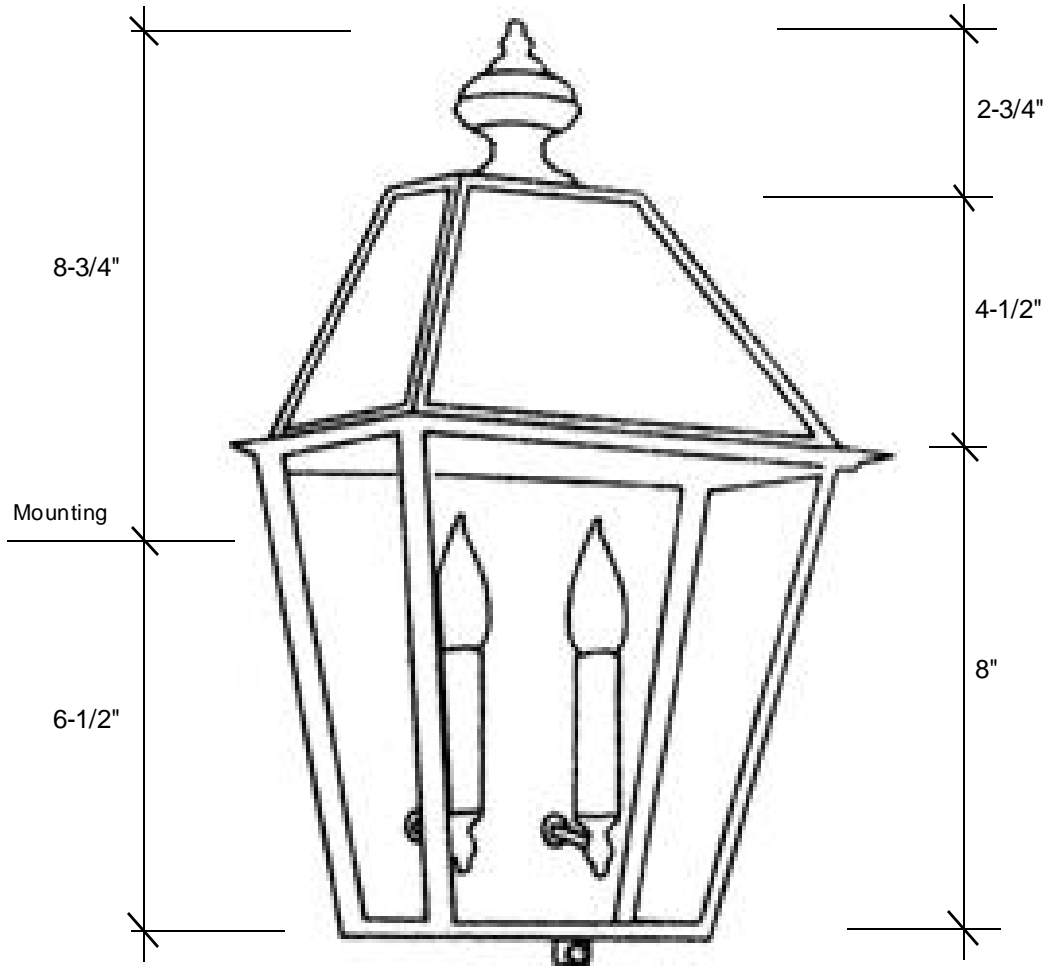

Fourteenth Colony

LIGHTING

797 Roland Street • Memphis, Tennessee 38104 • (901) 272-7007 • FAX: (901) 272-0365

4011-H

15.25"H x 9.5"W x 5.5"D

This fixture comes standard with clear glass, but seeded is available, and has (2) candelabra sockets that are listed for 60W each.

Canopy Backplate 12.5"H x 8.25"W

Please note the dimensions stated above are approximate