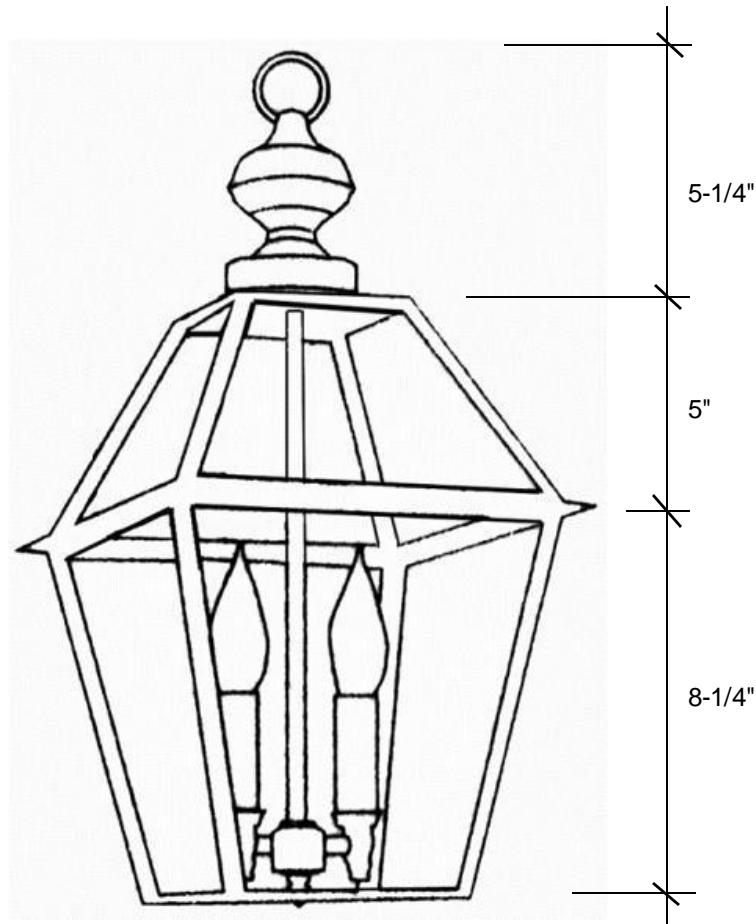

Fourteenth Colony

LIGHTING

797 Roland Street • Memphis, Tennessee 38104 • (901) 272-7007 • FAX: (901) 272-0365

4012

18.5"H x 9.5"W

This fixture comes standard with clear glass, but seeded is available, and has (2) candelabra base sockets that are listed for 60W, with an option of a (4) light candelabra cluster listed for 40W per socket.

5" Canopy

Please note the dimensions stated above are approximate.