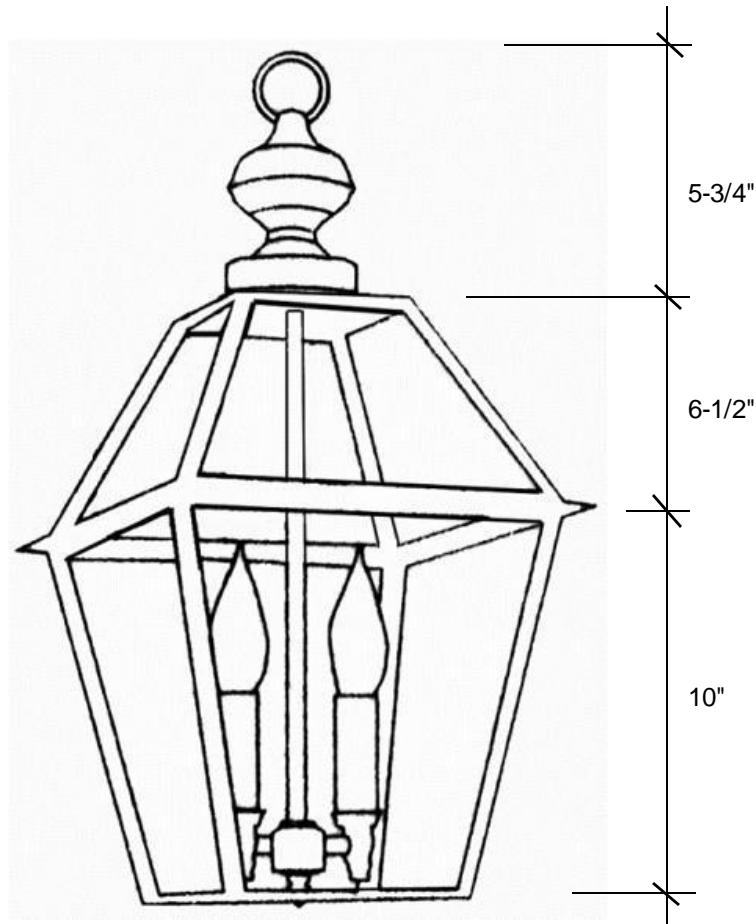

Fourteenth Colony

LIGHTING

797 Roland Street • Memphis, Tennessee 38104 • (901) 272-7007 • FAX: (901) 272-0365

4022

22.25"H x 14.75"W

This fixture comes standard with clear glass, but seeded is available, and has (2) candelabra base sockets that are listed for 60W, with an option of a (4) light candelabra cluster listed for 40W per socket.

5" Canopy

Please note the dimensions stated above are approximate.