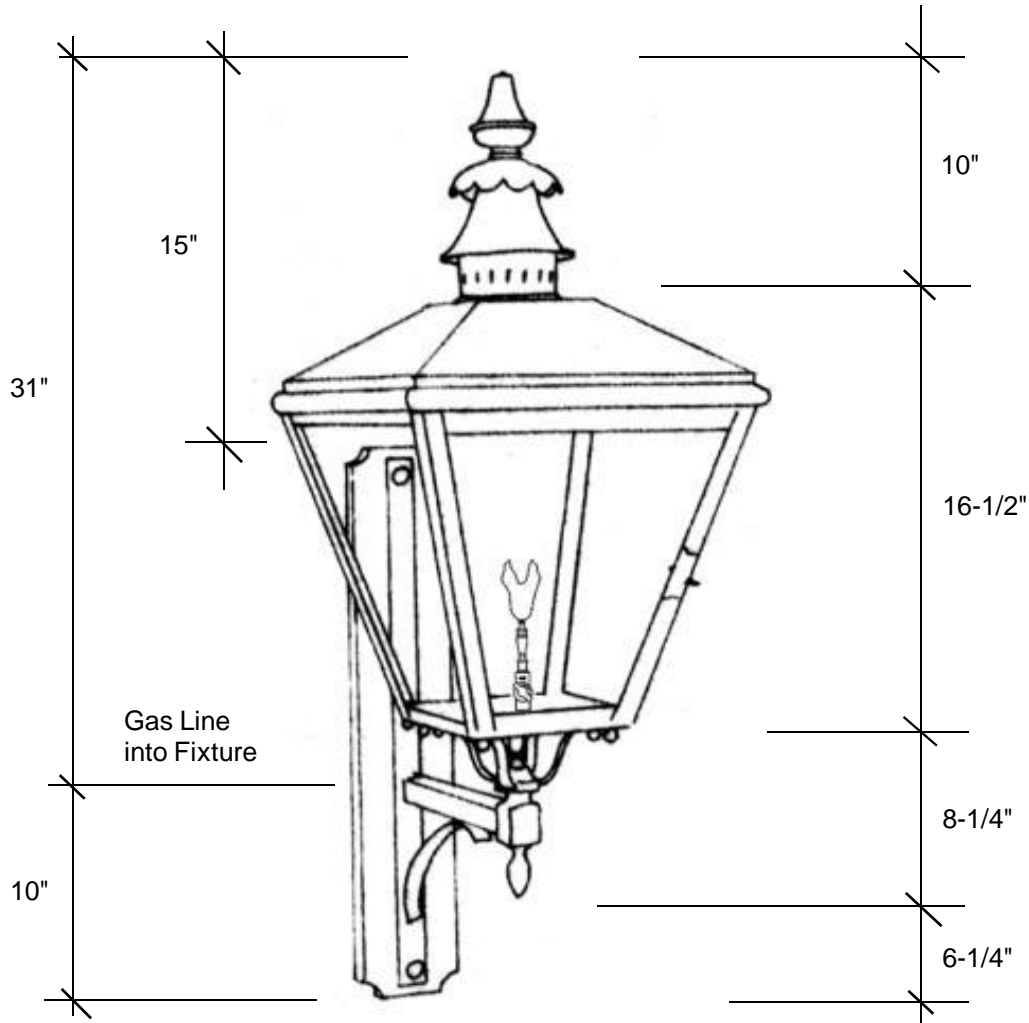

Fourteenth Colony

LIGHTING

797 Roland Street • Memphis, Tennessee 38104 • (901) 272-7007 • FAX: (901) 272-0365

4111-GAS

41"H x 13.5"W x 18.75"D

This fixture is available with clear tempered glass only and is listed for natural gas, with an option of propane. The fixture has a manual on/off valve with a maple leaf design and has a BTU rating of 3011.

Backplate 26"H x 5"W

Please note the dimensions stated above are approximate