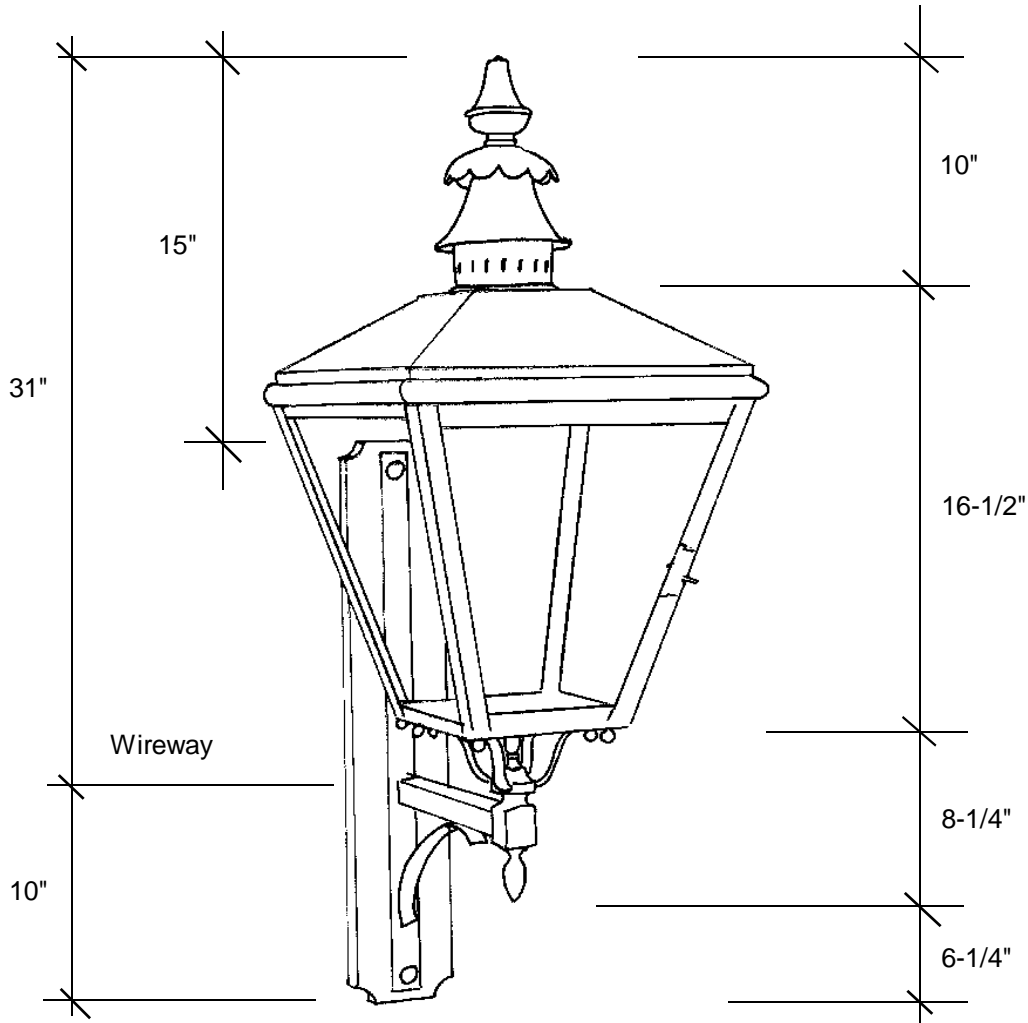

## 4111

41"H x 13.5"W x 17.75"D

This fixture comes standard with clear glass, but seeded is available, and has (4) candelabra sockets that are listed for 40W each.

The finishes available are:

Raw Brass (RWB) / Raw Copper (RWC)  
Antique Brass (AB) / Antique Copper (AC)  
Blackened Brass (DAB) / Blackened Copper (DAC)  
Antique Copper Verde (ACV) / Copper Verde (CV)  
Rust (RT) / Oil Rubbed Brass (ORB)

**Backplate 26"H x 5"W**

Please note the dimensions stated above are approximate