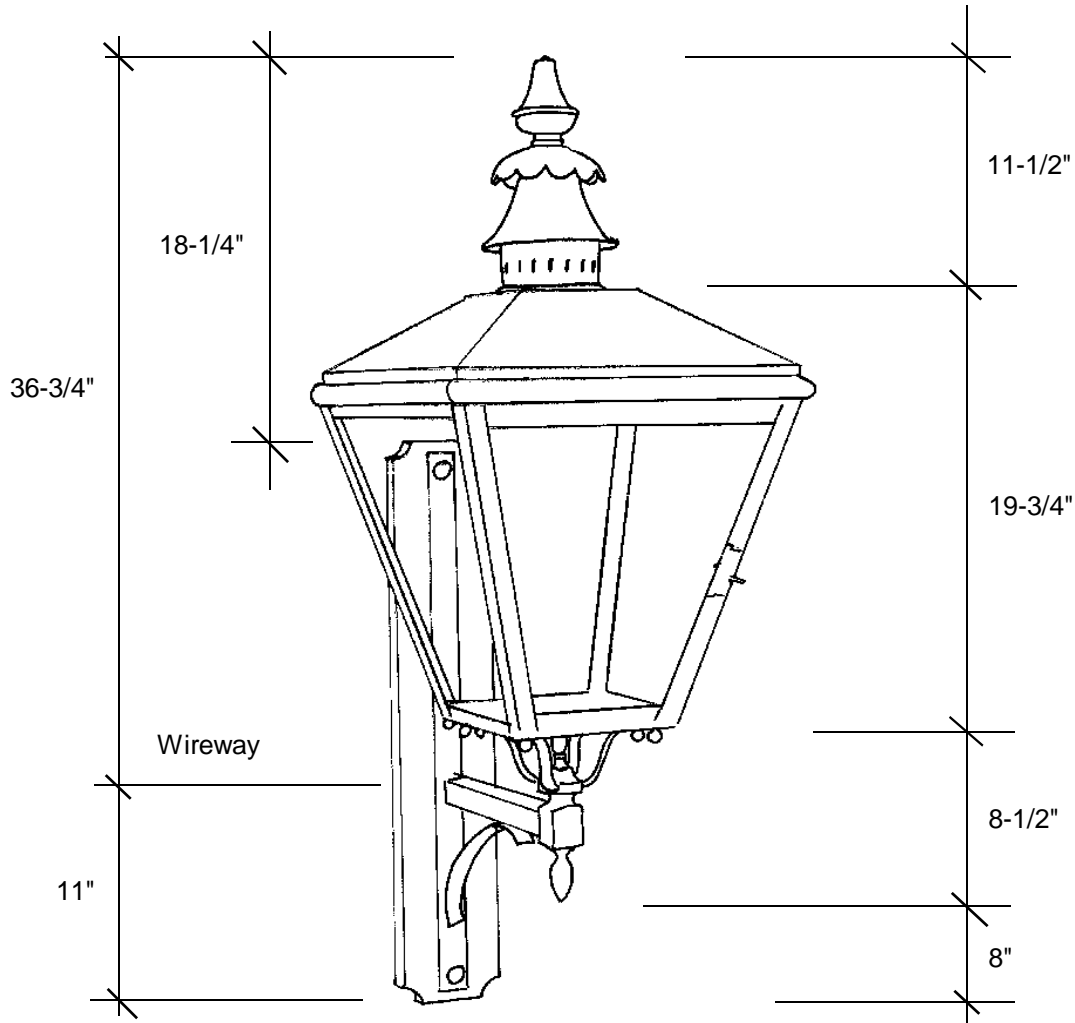

Fourteenth Colony

LIGHTING

797 Roland Street • Memphis, Tennessee 38104 • (901) 272-7007 • FAX: (901) 272-0365

4121

47.75"H x 16.5"W x 21"D

This fixture comes standard with clear glass, but seeded is available, and has (4) candelabra sockets that are listed for 40W each.

Backplate 29.5"H x 5"W

Please note the dimensions stated above are approximate