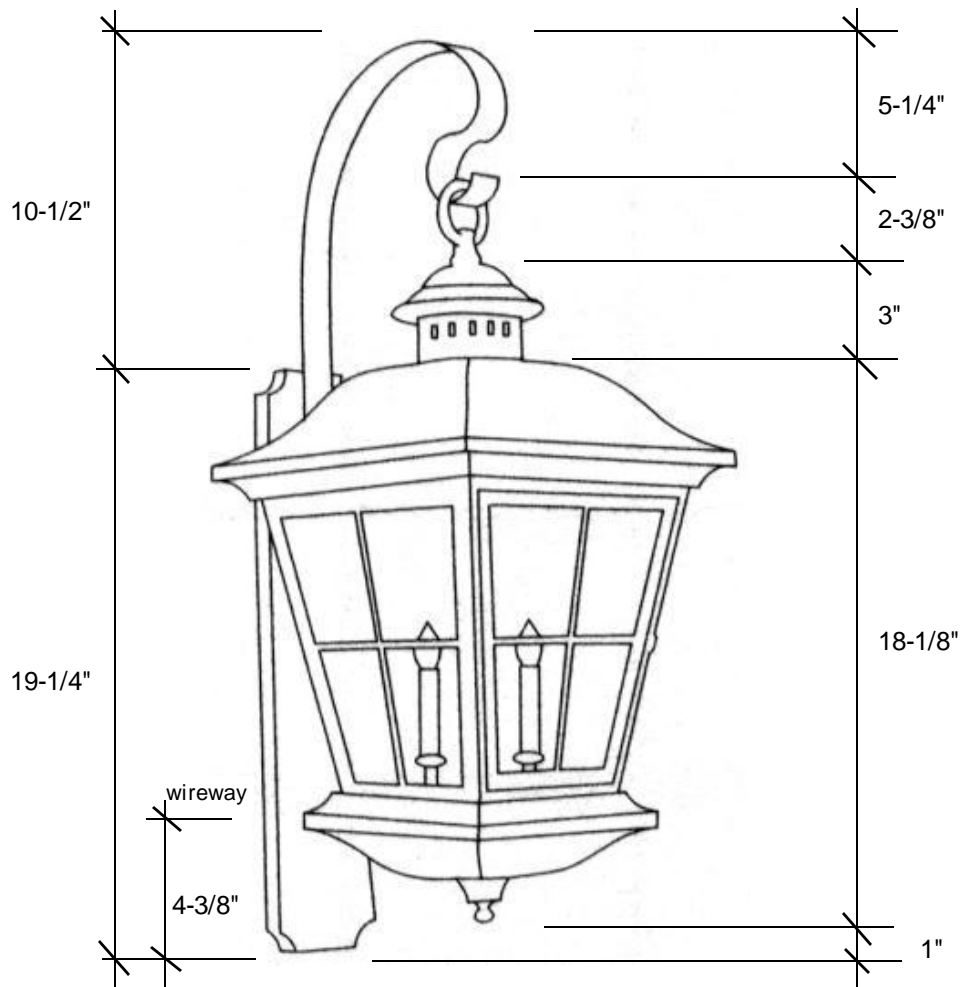

Fourteenth Colony

LIGHTING

797 Roland Street • Memphis, Tennessee 38104 • (901) 272-7007 • FAX: (901) 272-0365

4161

29.75"H x 11.75"W x 13.5"D

This fixture comes standard with seedy glass, but clear is available, and has (4) candelabra sockets that are listed for 40W each socket.

Backplate 19-1/4"H x 5"W

Please note the dimensions stated above are approximate.