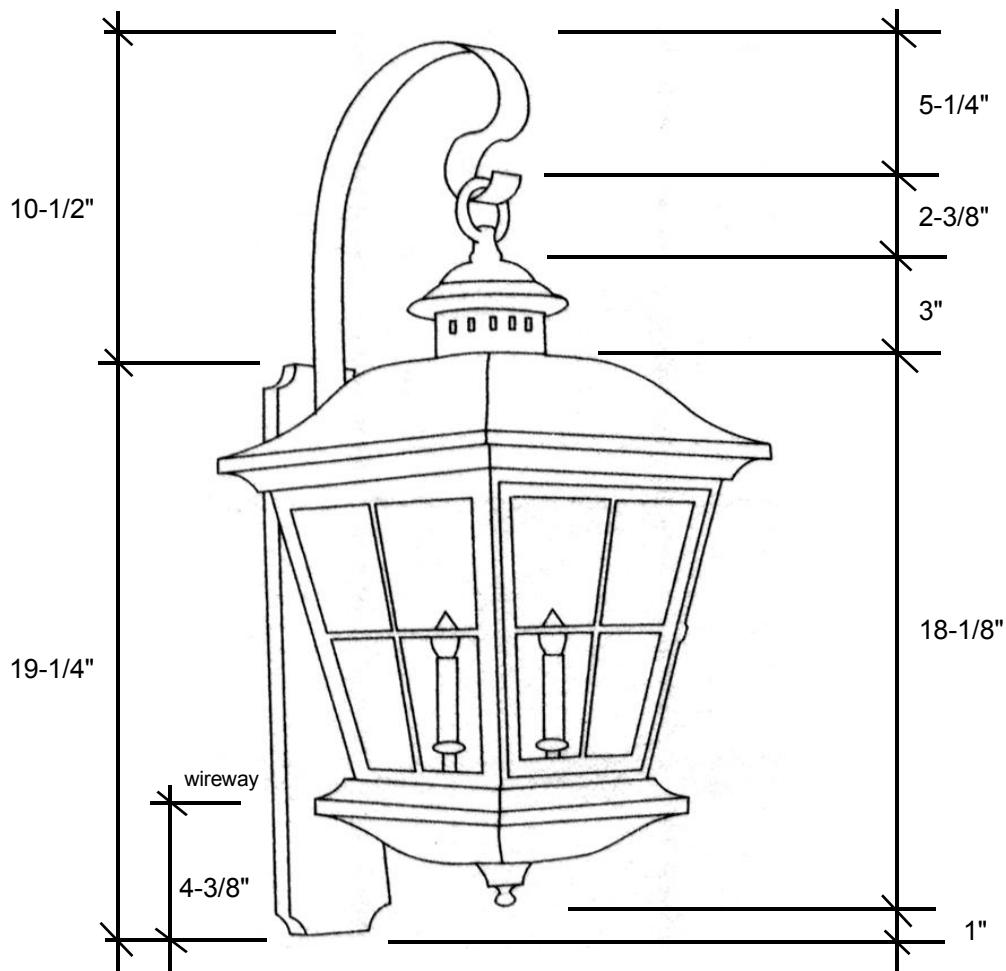

Fourteenth Colony

LIGHTING

797 Roland Street • Memphis, Tennessee 38104 • (901) 272-7007 • FAX: (901) 272-0365

4161

29.75"L x 11.75"W x 13.50"D

This fixture comes standard with seedy glass, but clear is available, and has (4) candelabra sockets that are listed for 40W each socket.

Backplate 19-1/4"L x 5"W

Please note the dimensions stated above are approximate.