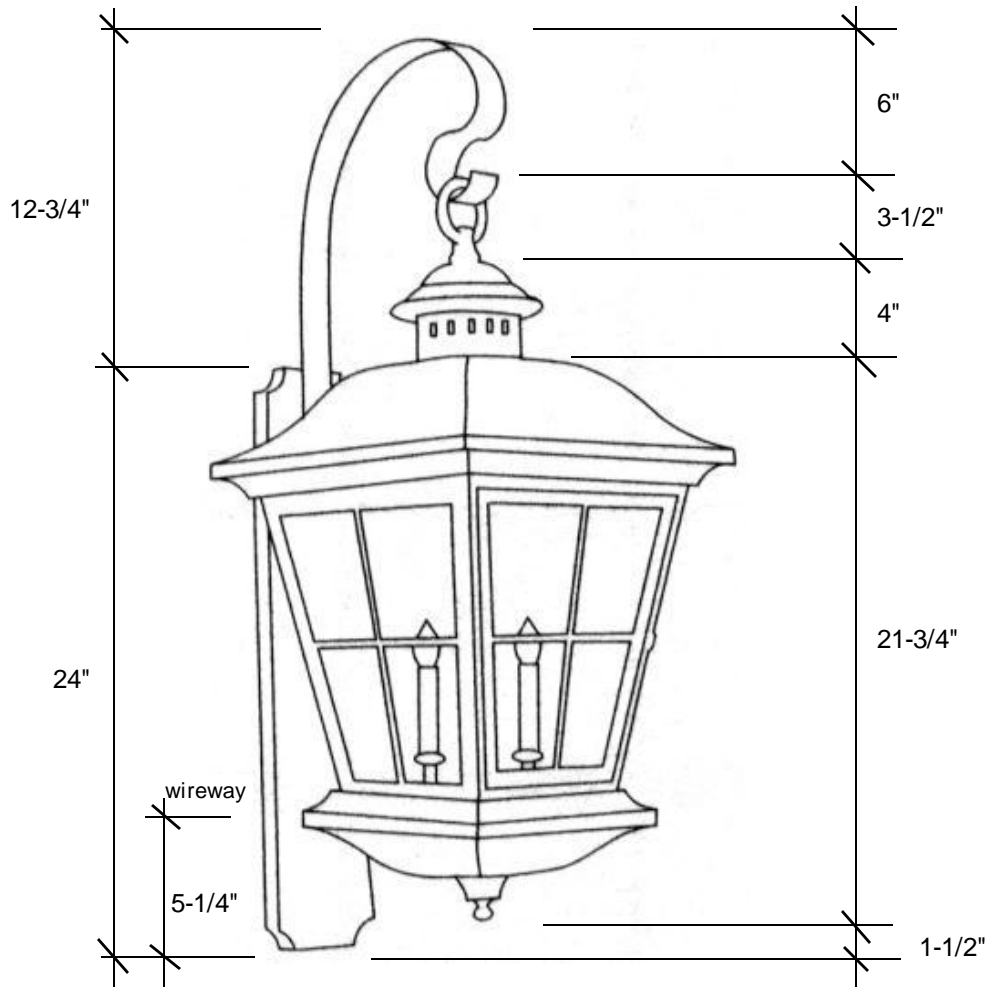

## 4171

36.75"H x 14.75"W x 17.50"D

This fixture comes standard with seedy glass, but clear is available, and has (4) candelabra sockets that are listed for 40W each socket.

The finishes available are:

- Raw Brass (RWB) / Raw Copper (RWC)
- Antique Brass (AB) / Antique Copper (AC)
- Blackened Brass (DAB) / Blackened Copper (DAC)
- Antique Copper Verde (ACV) / Copper Verde (CV)
- Rust (RT) / Oil Rubbed Brass (ORB)

**Backplate 24"H x 5"W**

Please note the dimensions stated above are approximate.