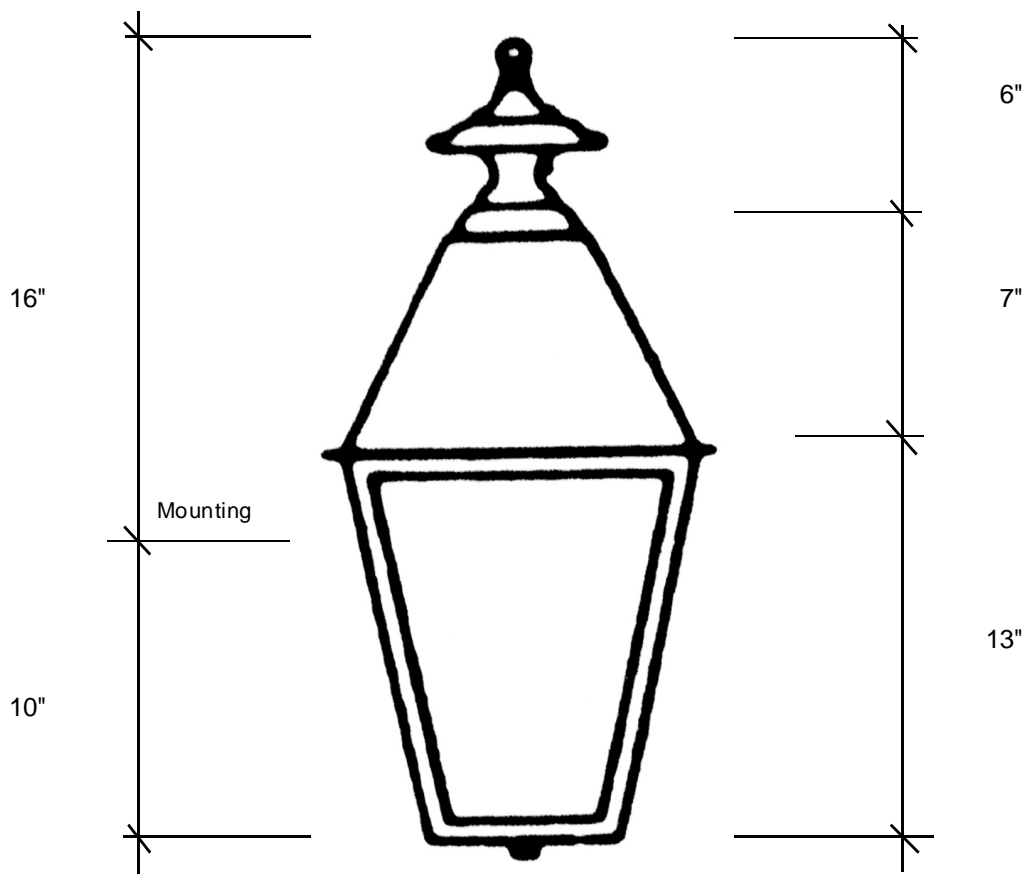

4341-H
26"H x 14.5"W x 8.25"D

This fixture comes standard with clear glass, but seeded is available, and has (2) candelabra sockets that are listed for 60W each.

The finishes available are:

- Raw Brass (RWB) / Raw Copper (RWC)
- Antique Brass (AB) / Antique Copper (AC)
- Blackened Brass (DAB) / Blackened Copper (DAC)
- Antique Copper Verde (ACV) / Copper Verde (CV)
- Rust (RT) / Oil Rubbed Brass (ORB)

Canopy Backplate 20" H x 12.5" W

Please note the dimensions stated above are approximate.