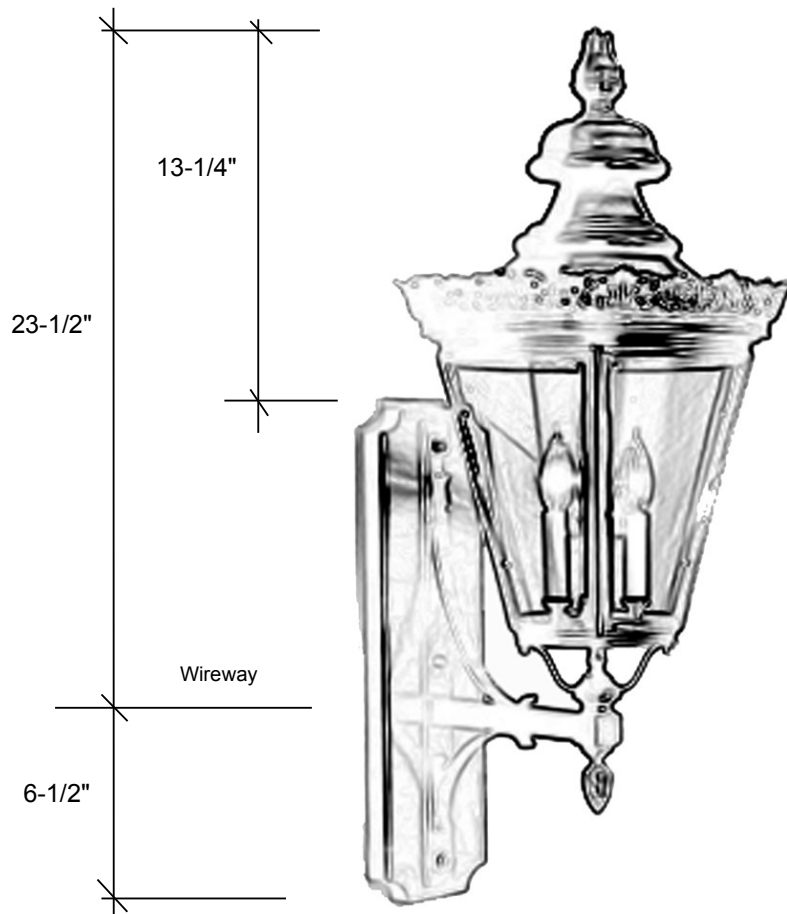

Fourteenth Colony

LIGHTING

797 Roland Street • Memphis, Tennessee 38104 • (901) 272-7007 • FAX: (901) 272-0365

4911

30"L x 12.5"W x 14"D

This fixture comes standard with clear glass and has (4) candelabra socket that are U.L. listed for 40W each.

Backplate 16.75"L x 5"W

Please note the dimensions stated above are approximate.