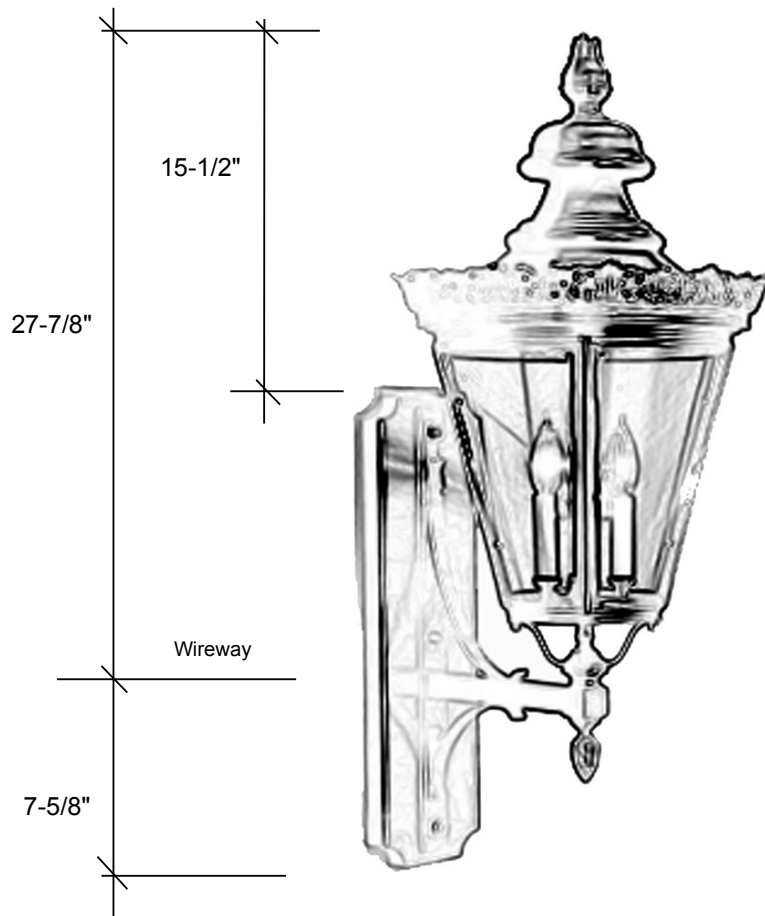

Fourteenth Colony

LIGHTING

797 Roland Street • Memphis, Tennessee 38104 • (901) 272-7007 • FAX: (901) 272-0365

4921

35.5"L x 15"W x 16.5"D

This fixture comes standard with clear glass and has (4) candelabra socket that are U.L. listed for 40W each.

Backplate 20"L x 5"W

Please note the dimensions stated above are approximate.