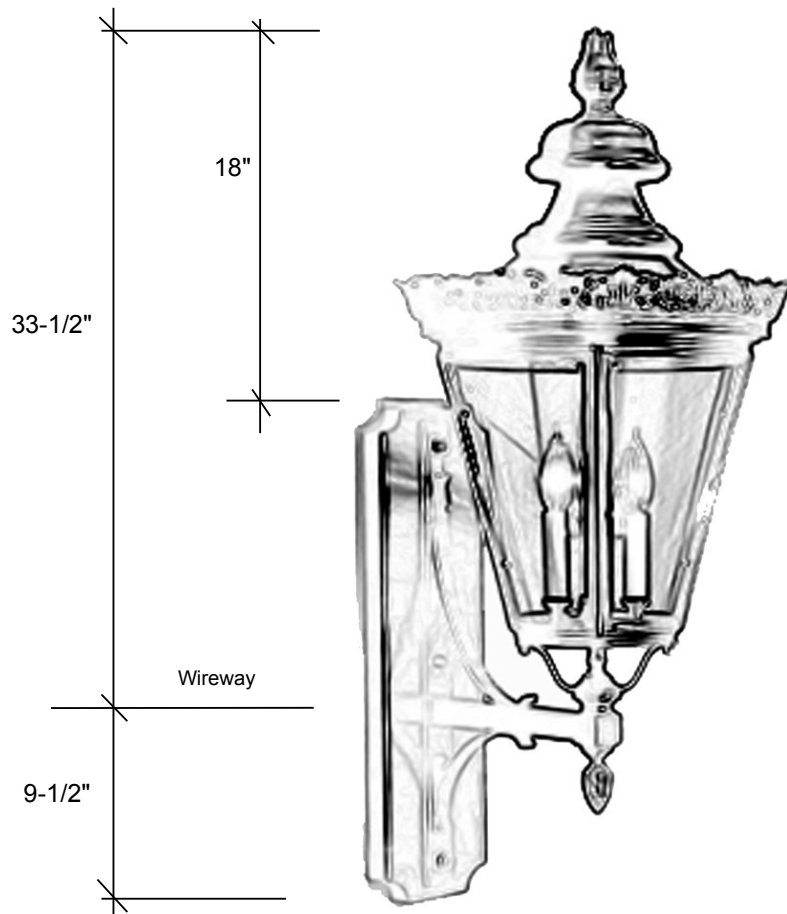

Fourteenth Colony

LIGHTING

797 Roland Street • Memphis, Tennessee 38104 • (901) 272-7007 • FAX: (901) 272-0365

4931

43"L x 18"W x 20"D

This fixture comes standard with clear glass and has (5) candelabra socket that are U.L. listed for 40W each.

Backplate 25"L x 5"W

Please note the dimensions stated above are approximate.