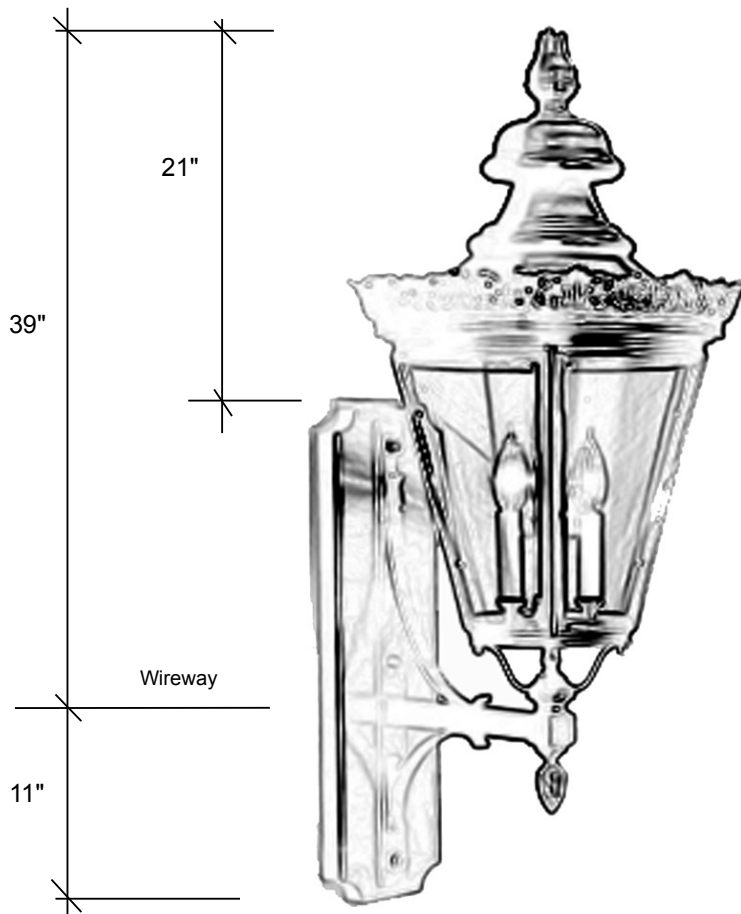

Fourteenth Colony

LIGHTING

797 Roland Street • Memphis, Tennessee 38104 • (901) 272-7007 • FAX: (901) 272-0365

4941

50"L x 21"W x 23"D

This fixture comes standard with clear glass and has (5) candelabra socket that are U.L. listed for 40W each.

Backplate 29"L x 5"W

Please note the dimensions stated above are approximate.