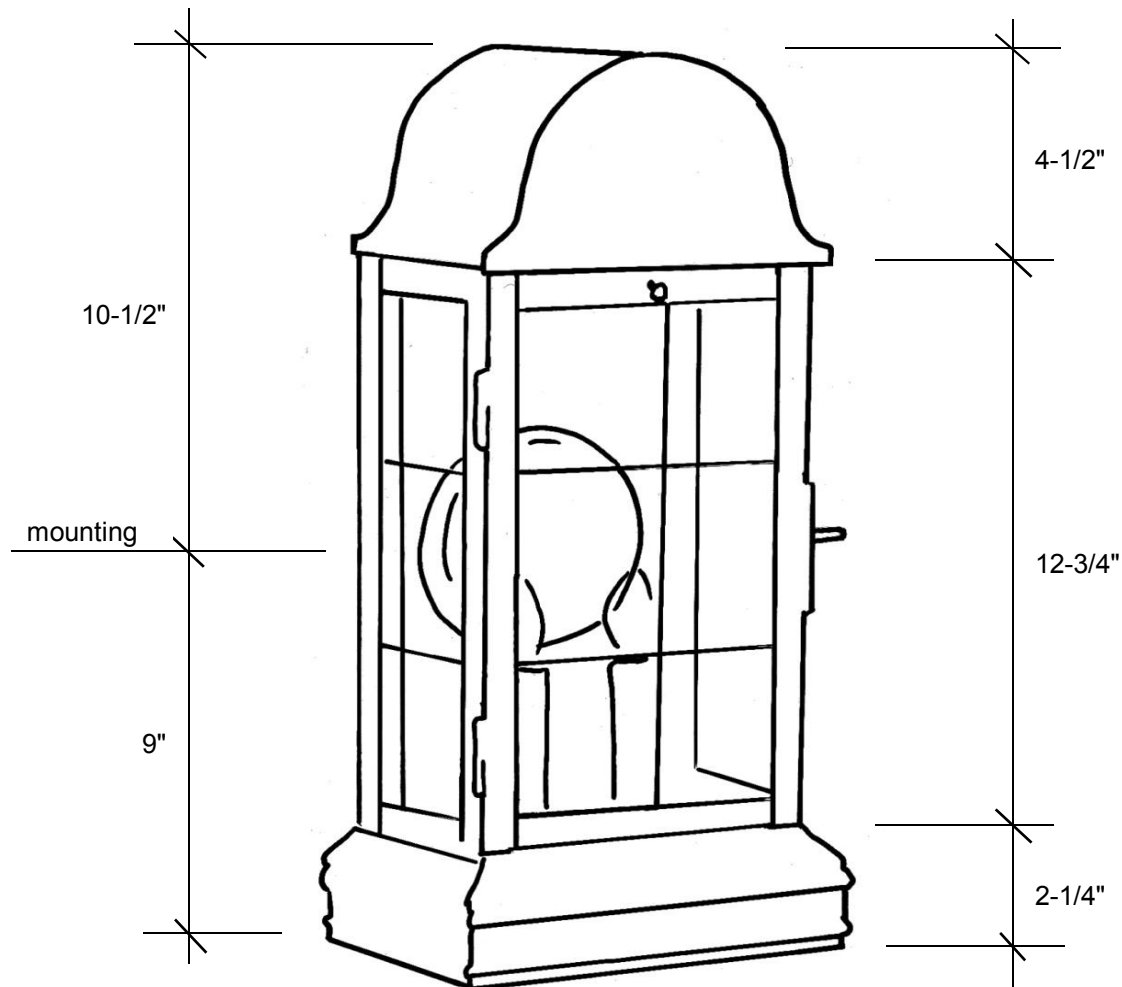

Fourteenth Colony

LIGHTING

797 Roland Street • Memphis, Tennessee 38104 • (901) 272-7007 • FAX: (901) 272-0365

CLOCK

19.50"L x 9.5"W x 6"D

This fixture comes standard with seedy glass, but clear is available, and has (2) candelabra sockets that are listed for 60W each.

Canopy Backplate 15"L x 7.75"W

Please note the dimensions stated above are approximate.